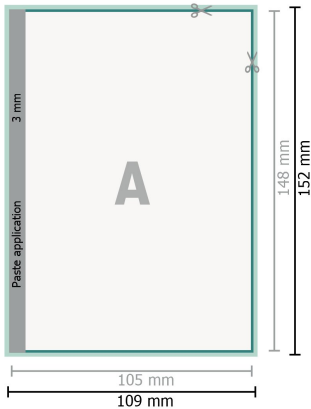

Gummed Mount Brochure, A6

cover
inner part

Sequence of pages

Create pages consecutively as individual pages.

finished product

Please observe our artwork information

Dataformat (incl. 2 mm bleed):

10,9 x 15,2 cm

bleed:

2 mm

Trimmed size:

10,5 x 14,8 cm

Safety margin:

5 mm

Maintaining space between the text/information and the edge of the trimmed format prevents undesirable cuts.

Explanation of symbols

Bleed

Reading direction

Trimmed size

Data format

We will cut/perforate your product here

Please note:

Allow for trim allowance and safety margin according to instructions.

Arrange background graphics, images or graphics up to the edge of the data format.