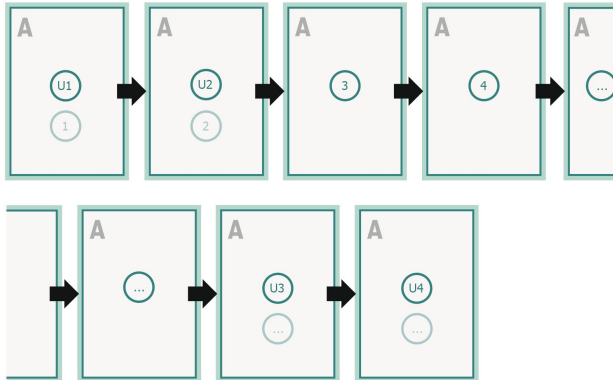

Gummed Mount Brochure, A6

cover
inner part

Sequence of pages

Create pages consecutively as individual pages.

finished product

Please observe our artwork information

Dataformat (incl. 2 mm bleed):

10,9 x 15,2 cm

bleed:

2 mm

Trimmed size:

10,5 x 14,8 cm

Safety margin:

5 mm

Maintaining space between the text/information and the edge of the trimmed format prevents undesirable cuts.

Explanation of symbols

Bleed

Reading direction

Trimmed size

Data format

We will cut/perforate your product here

Please note:

Allow for trim allowance and safety margin according to instructions.

Arrange background graphics, images or graphics up to the edge of the data format.

Tolerances may occur during production due to cutting, punching and folding processes.

Printing data: Instructions and templates can be found under the menu item *Printing data* at www.onlineprinters.com