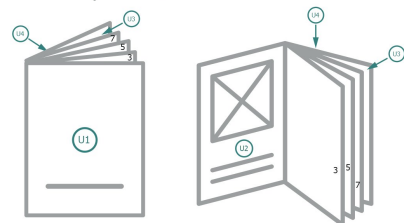

Gummed Mount Brochure, A5

Sequence of pages

Create pages consecutively as individual pages.

finished product

Please observe our artwork information

Dataformat (incl. 2 mm bleed):

15,2 x 21,4 cm

bleed:

2 mm

Trimmed size:

14,8 x 21 cm

Safety margin:

5 mm

Maintaining space between the text/information and the edge of the trimmed format prevents undesirable cuts.

Explanation of symbols

Bleed

Reading direction

Trimmed size

Data format

We will cut/perforate your product here

Please note:

Allow for trim allowance and safety margin according to instructions.

Arrange background graphics, images or graphics up to the edge of the data format.