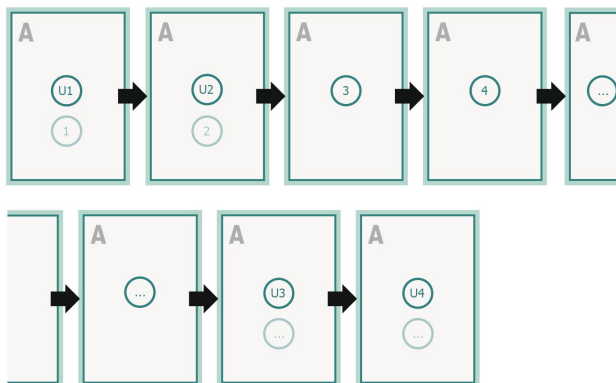

Gummed Mount Brochure, A5

Sequence of pages

Create pages consecutively as individual pages.

finished product

Please observe our artwork information

Dataformat (incl. 2 mm bleed):

15,2 x 21,4 cm

bleed:

2 mm

Trimmed size:

14,8 x 21 cm

Safety margin:

5 mm

Maintaining space between the text/information and the edge of the trimmed format prevents undesirable cuts.

Explanation of symbols

Bleed

Reading direction

Trimmed size

Data format

We will cut/perforate your product here

Please note:

Allow for trim allowance and safety margin according to instructions.

Arrange background graphics, images or graphics up to the edge of the data format.

Tolerances may occur during production due to cutting, punching and folding processes.

Printing data: Instructions and templates can be found under the menu item *Printing data* at www.onlineprinters.com