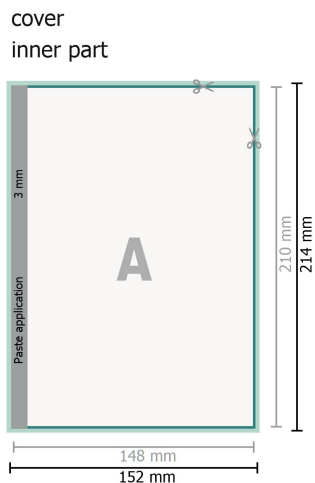

Gummed Mount Brochure, A5

Sequence of pages

Create pages consecutively as individual pages.

finished product

Please observe our artwork information

Dataformat (incl. 2 mm bleed):

15,2 x 21,4 cm

bleed:

2 mm

Trimmed size:

14,8 x 21 cm

Safety margin:

5 mm

Maintaining space between the text/information and the edge of the trimmed format prevents undesirable cuts.

Explanation of symbols

Bleed

Reading direction

Trimmed size

Data format

We will cut/perforate your product here

Please note:

Allow for trim allowance and safety margin according to instructions.

Arrange background graphics, images or graphics up to the edge of the data format.