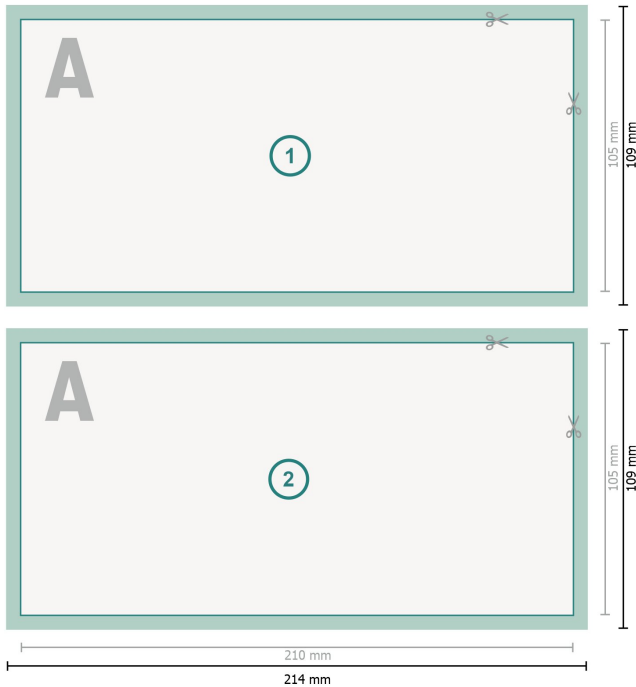

## Thank you cards Landscape, DL

**Dataformat (incl. 2 mm bleed):**

21,4 x 10,9 cm

**Trimmed size:**

21 x 10,5 cm

**bleed:**

2 mm

**Safety margin:**

4 mm

Maintaining space between the text/information and the edge of the trimmed format prevents undesirable cuts.

**Explanation of symbols**

Bleed

Reading direction

Trimmed size

Data format

We will cut/perforate your product here

---

**Please note:**

Allow for trim allowance and safety margin according to instructions.

Arrange background graphics, images or graphics up to the edge of the data format.

Tolerances may occur during production due to cutting, punching and folding processes.