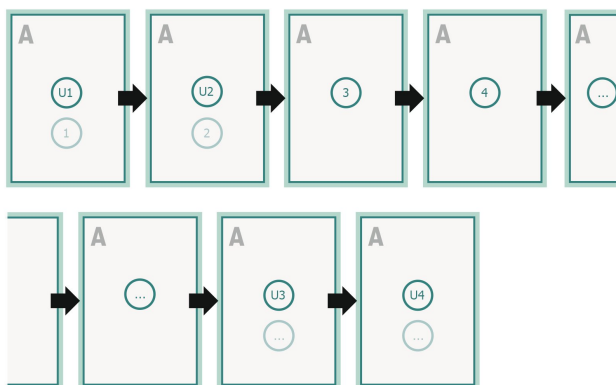

## Gummed Mount Brochure, Art-Size

cover  
inner part

### Sequence of pages

Create pages consecutively as individual pages.

### Dataformat (incl. 2 mm bleed):

21,4 x 28,4 cm

### Trimmed size:

21 x 28 cm