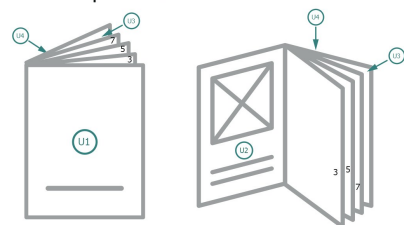

finished product

Please observe our artwork information

Dataformat (incl. 2 mm bleed):

21,4 x 28,4 cm

bleed:

2 mm

Trimmed size:

21 x 28 cm

Safety margin:

5 mm

Maintaining space between the text/information and the edge of the trimmed format prevents undesirable cuts.

Explanation of symbols

Bleed

Reading direction

Trimmed size

Data format

We will cut/perforate your product here

Please note:

Allow for trim allowance and safety margin according to instructions.

Arrange background graphics, images or graphics up to the edge of the data format.

Tolerances may occur during production due to cutting, punching and folding processes.

Printing data: Instructions and templates can be found under the menu item *Printing data* at www.onlineprinters.com