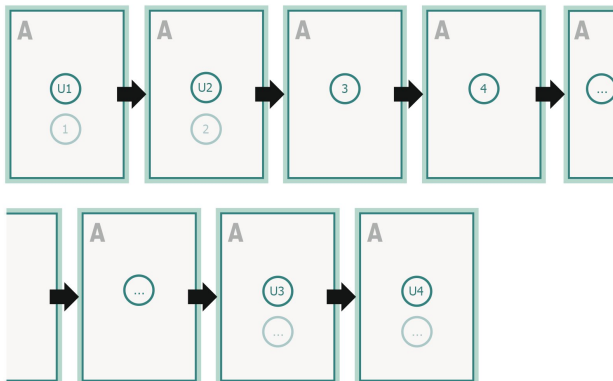

Gummed Mount Brochure, A4-Square

cover
inner part

Sequence of pages

Create pages consecutively as individual pages.

finished product

Please observe our artwork information

Dataformat (incl. 2 mm bleed):

21,4 x 21,4 cm

bleed:

2 mm

Trimmed size:

21 x 21 cm

Safety margin:

5 mm

Maintaining space between the text/information and the edge of the trimmed format prevents undesirable cuts.

Explanation of symbols

Bleed

Reading direction

Trimmed size

Data format

We will cut/perforate your product here

Please note:

Allow for trim allowance and safety margin according to instructions.

Arrange background graphics, images or graphics up to the edge of the data format.