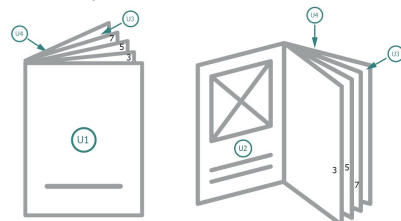

Gummed Mount Brochure, A4-Square

cover
inner part

Sequence of pages

Create pages consecutively as individual pages.

finished product

Please observe our artwork information

Dataformat (incl. 2 mm bleed):

21,4 x 21,4 cm

bleed:

2 mm

Trimmed size:

21 x 21 cm

Safety margin:

5 mm

Maintaining space between the text/information and the edge of the trimmed format prevents undesirable cuts.

Explanation of symbols

Bleed

Reading direction

Trimmed size

Data format

We will cut/perforate your product here

Please note:

Allow for trim allowance and safety margin according to instructions.

Arrange background graphics, images or graphics up to the edge of the data format.