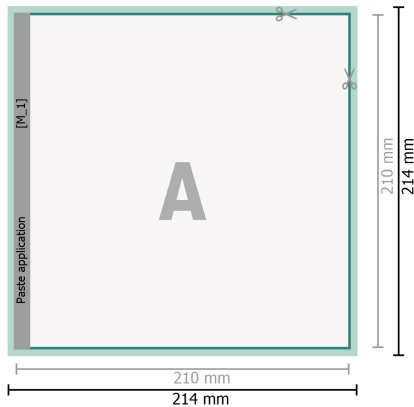

Gummed Mount Brochure, A4-Square

cover
inner part

Sequence of pages

Create pages consecutively as individual pages.

finished product

Please observe our artwork information

Dataformat (incl. 2 mm bleed):

21,4 x 21,4 cm

bleed:

2 mm

Trimmed size:

21 x 21 cm

Safety margin:

5 mm

Maintaining space between the text/information and the edge of the trimmed format prevents undesirable cuts.

Explanation of symbols

Bleed

Reading direction

Trimmed size

Data format

We will cut/perforate your product here

Please note:

Allow for trim allowance and safety margin according to instructions.

Arrange background graphics, images or graphics up to the edge of the data format.