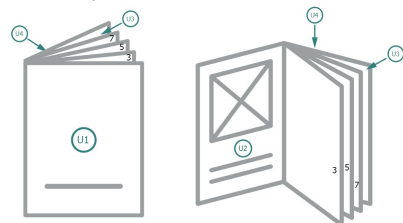

Gummed Mount Brochure, A6-Square

cover
inner part

Sequence of pages

Create pages consecutively as individual pages.

finished product

Please observe our artwork information

Dataformat (incl. 2 mm bleed):

10,9 x 10,9 cm

bleed:

2 mm

Trimmed size:

10,5 x 10,5 cm

Safety margin:

5 mm

Maintaining space between the text/information and the edge of the trimmed format prevents undesirable cuts.

Explanation of symbols

Bleed

Reading direction

Trimmed size

Data format

We will cut/perforate your product here

Please note:

Allow for trim allowance and safety margin according to instructions.

Arrange background graphics, images or graphics up to the edge of the data format.