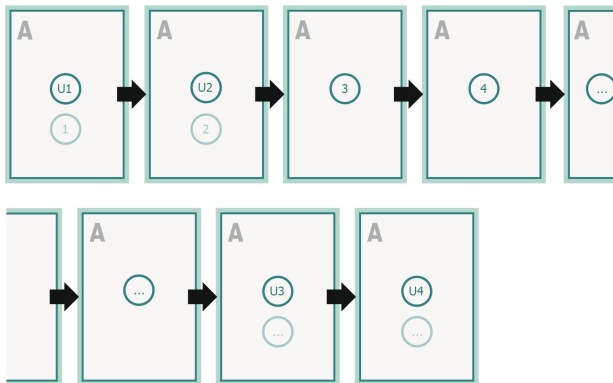

Gummed Mount Brochure, A6-Square

cover
inner part

Sequence of pages

Create pages consecutively as individual pages.

finished product

Please observe our artwork information

Dataformat (incl. 2 mm bleed):

10,9 x 10,9 cm

bleed:

2 mm

Trimmed size:

10,5 x 10,5 cm

Safety margin:

5 mm

Maintaining space between the text/information and the edge of the trimmed format prevents undesirable cuts.

Explanation of symbols

Bleed

Reading direction

Trimmed size

Data format

We will cut/perforate your product here

Please note:

Allow for trim allowance and safety margin according to instructions.

Arrange background graphics, images or graphics up to the edge of the data format.

Tolerances may occur during production due to cutting, punching and folding processes.

Printing data: Instructions and templates can be found under the menu item *Printing data* at www.onlineprinters.com