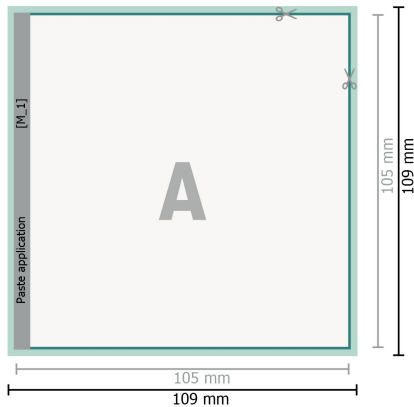

Gummed Mount Brochure, A6-Square

cover
inner part

Sequence of pages

Create pages consecutively as individual pages.

finished product

Please observe our artwork information

Dataformat (incl. 2 mm bleed):

10,9 x 10,9 cm

bleed:

2 mm

Trimmed size:

10,5 x 10,5 cm

Safety margin:

5 mm

Maintaining space between the text/information and the edge of the trimmed format prevents undesirable cuts.

Explanation of symbols

Bleed

Reading direction

Trimmed size

Data format

We will cut/perforate your product here

Please note:

Allow for trim allowance and safety margin according to instructions.

Arrange background graphics, images or graphics up to the edge of the data format.