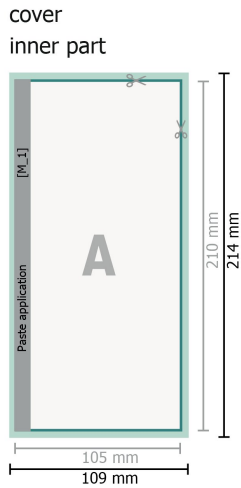

Gummed Mount Brochure, DL

Sequence of pages

Create pages consecutively as individual pages.

finished product

Please observe our artwork information

Dataformat (incl. 2 mm bleed):

10,9 x 21,4 cm

bleed:

2 mm

Trimmed size:

10,5 x 21 cm

Safety margin:

5 mm

Maintaining space between the text/information and the edge of the trimmed format prevents undesirable cuts.

Explanation of symbols

Bleed

Reading direction

Trimmed size

Data format

We will cut/perforate your product here

Please note:

Allow for trim allowance and safety margin according to instructions.

Arrange background graphics, images or graphics up to the edge of the data format.