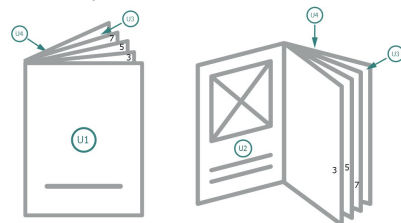

Gummed Mount Brochure, DL

Sequence of pages

Create pages consecutively as individual pages.

finished product

Please observe our artwork information

Dataformat (incl. 2 mm bleed):

10,9 x 21,4 cm

bleed:

2 mm

Trimmed size:

10,5 x 21 cm

Safety margin:

5 mm

Maintaining space between the text/information and the edge of the trimmed format prevents undesirable cuts.

Explanation of symbols

Bleed

Reading direction

Trimmed size

Data format

We will cut/perforate your product here

Please note:

Allow for trim allowance and safety margin according to instructions.

Arrange background graphics, images or graphics up to the edge of the data format.