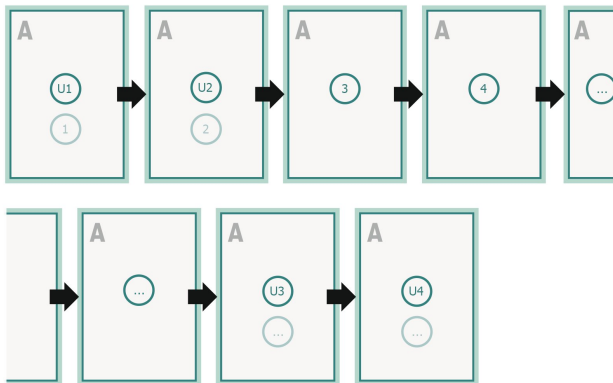

Gummed Mount Brochure, DL

Sequence of pages

Create pages consecutively as individual pages.

finished product

Please observe our artwork information

Dataformat (incl. 2 mm bleed):

10,9 x 21,4 cm

bleed:

2 mm

Trimmed size:

10,5 x 21 cm

Safety margin:

5 mm

Maintaining space between the text/information and the edge of the trimmed format prevents undesirable cuts.

Explanation of symbols

Bleed

Reading direction

Trimmed size

Data format

We will cut/perforate your product here

Please note:

Allow for trim allowance and safety margin according to instructions.

Arrange background graphics, images or graphics up to the edge of the data format.

Tolerances may occur during production due to cutting, punching and folding processes.

Printing data: Instructions and templates can be found under the menu item *Printing data* at www.onlineprinters.com