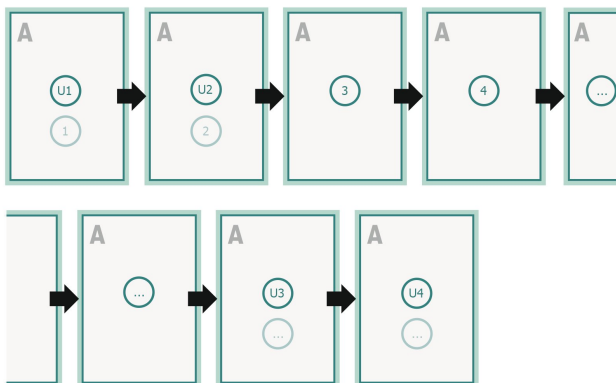

Gummed Mount Brochure, A3-Square

cover
inner part

Sequence of pages

Create pages consecutively as individual pages.

finished product

Please observe our artwork information

Dataformat (incl. 2 mm bleed):

30,1 x 30,1 cm

bleed:

2 mm

Trimmed size:

29,7 x 29,7 cm

Safety margin:

5 mm

Maintaining space between the text/information and the edge of the trimmed format prevents undesirable cuts.

Explanation of symbols

Bleed

Reading direction

Trimmed size

Data format

We will cut/perforate your product here

Please note:

Allow for trim allowance and safety margin according to instructions.

Arrange background graphics, images or graphics up to the edge of the data format.

Tolerances may occur during production due to cutting, punching and folding processes.

Printing data: Instructions and templates can be found under the menu item *Printing data* at www.onlineprinters.com