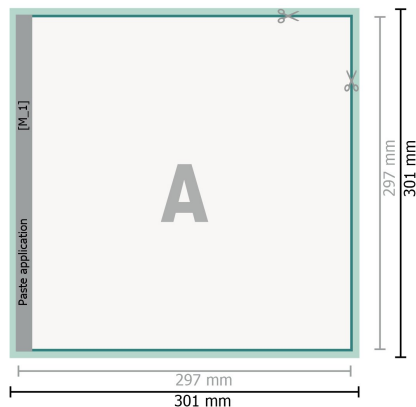

Gummed Mount Brochure, A3-Square

cover
inner part

Sequence of pages

Create pages consecutively as individual pages.

finished product

Please observe our artwork information

Dataformat (incl. 2 mm bleed):

30,1 x 30,1 cm

bleed:

2 mm

Trimmed size:

29,7 x 29,7 cm

Safety margin:

5 mm

Maintaining space between the text/information and the edge of the trimmed format prevents undesirable cuts.

Explanation of symbols

Bleed

Reading direction

Trimmed size

Data format

We will cut/perforate your product here

Please note:

Allow for trim allowance and safety margin according to instructions.

Arrange background graphics, images or graphics up to the edge of the data format.