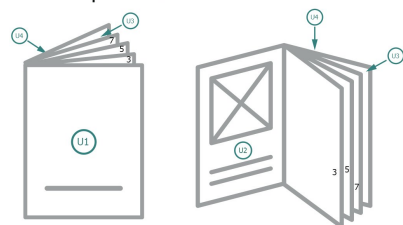

Gummed Mount Brochure, A3-Square

cover
inner part

Sequence of pages

Create pages consecutively as individual pages.

finished product

Please observe our artwork information

Dataformat (incl. 2 mm bleed):

30,1 x 30,1 cm

bleed:

2 mm

Trimmed size:

29,7 x 29,7 cm

Safety margin:

5 mm

Maintaining space between the text/information and the edge of the trimmed format prevents undesirable cuts.

Explanation of symbols

Bleed

Reading direction

Trimmed size

Data format

We will cut/perforate your product here

Please note:

Allow for trim allowance and safety margin according to instructions.

Arrange background graphics, images or graphics up to the edge of the data format.