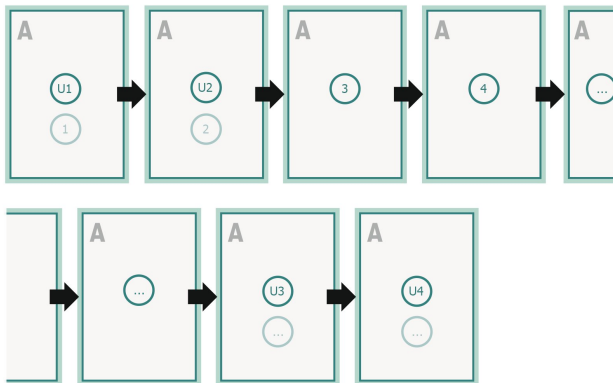

Gummed Mount Brochure, A5-Square

cover
inner part

Sequence of pages

Create pages consecutively as individual pages.

finished product

Please observe our artwork information

Dataformat (incl. 2 mm bleed):

15,2 x 15,2 cm

bleed:

2 mm

Trimmed size:

14,8 x 14,8 cm

Safety margin:

5 mm

Maintaining space between the text/information and the edge of the trimmed format prevents undesirable cuts.

Explanation of symbols

Bleed

Reading direction

Trimmed size

Data format

We will cut/perforate your product here

Please note:

Allow for trim allowance and safety margin according to instructions.

Arrange background graphics, images or graphics up to the edge of the data format.

Tolerances may occur during production due to cutting, punching and folding processes.

Printing data: Instructions and templates can be found under the menu item *Printing data* at www.onlineprinters.com