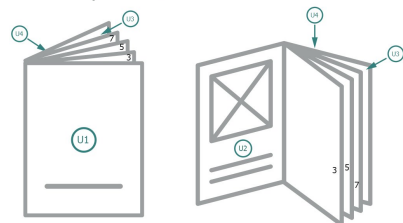

Gummed Mount Brochure, A5-Square

cover
inner part

Sequence of pages

Create pages consecutively as individual pages.

finished product

Please observe our artwork information

Dataformat (incl. 2 mm bleed):

15,2 x 15,2 cm

bleed:

2 mm

Trimmed size:

14,8 x 14,8 cm

Safety margin:

5 mm

Maintaining space between the text/information and the edge of the trimmed format prevents undesirable cuts.

Explanation of symbols

Bleed

Reading direction

Trimmed size

Data format

We will cut/perforate your product here

Please note:

Allow for trim allowance and safety margin according to instructions.

Arrange background graphics, images or graphics up to the edge of the data format.