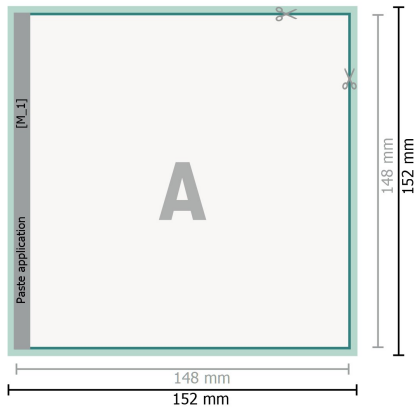

Gummed Mount Brochure, A5-Square

cover
inner part

Sequence of pages

Create pages consecutively as individual pages.

finished product

Please observe our artwork information

Dataformat (incl. 2 mm bleed):

15,2 x 15,2 cm

bleed:

2 mm

Trimmed size:

14,8 x 14,8 cm

Safety margin:

5 mm

Maintaining space between the text/information and the edge of the trimmed format prevents undesirable cuts.

Explanation of symbols

Bleed

Reading direction

Trimmed size

Data format

We will cut/perforate your product here

Please note:

Allow for trim allowance and safety margin according to instructions.

Arrange background graphics, images or graphics up to the edge of the data format.