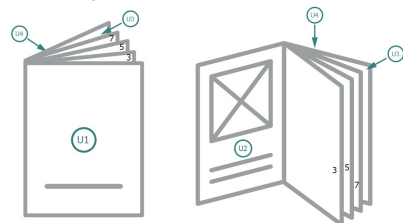

Gummed Mount Brochure, CD-Format

cover
inner part

Sequence of pages

Create pages consecutively as individual pages.

finished product

Please observe our artwork information

Dataformat (incl. 2 mm bleed):

12,4 x 12,4 cm

bleed:

2 mm

Trimmed size:

12 x 12 cm

Safety margin:

5 mm

Maintaining space between the text/information and the edge of the trimmed format prevents undesirable cuts.

Explanation of symbols

Bleed

Reading direction

Trimmed size

Data format

We will cut/perforate your product here

Please note:

Allow for trim allowance and safety margin according to instructions.

Arrange background graphics, images or graphics up to the edge of the data format.