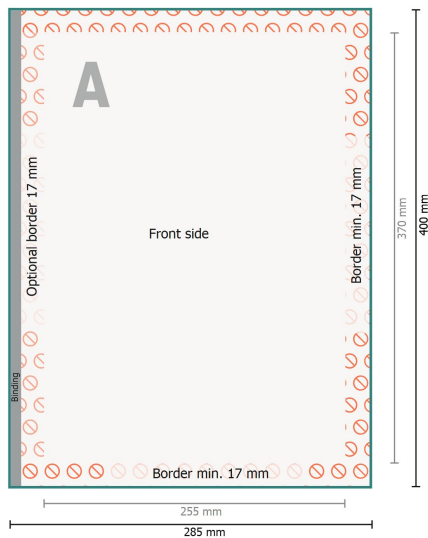

Newspaper printing, Tabloid XXL

Data format:

28,5 x 40 cm

Printable area:

25,5 x 37 cm

Safety margin:

5 mm

Maintaining space between the text/information and the edge of the trimmed format prevents undesirable cuts.

Explanation of symbols

A Reading direction

— Data format

⊘ Not printable

— Printable area

Please note:

Allow for trim allowance and safety margin according to instructions.

Arrange background graphics, images or graphics up to the edge of the data format.

Newspaper printing, Tabloid XXL

Sequence of pages

Create pages consecutively as individual pages.

finished product

Please observe our artwork information

Data format:

28,5 x 40 cm

Printable area:

25,5 x 37 cm

Safety margin:

5 mm

Maintaining space between the text/information and the edge of the trimmed format prevents undesirable cuts.

Explanation of symbols

A Reading direction

—| Data format

⊘ Not printable