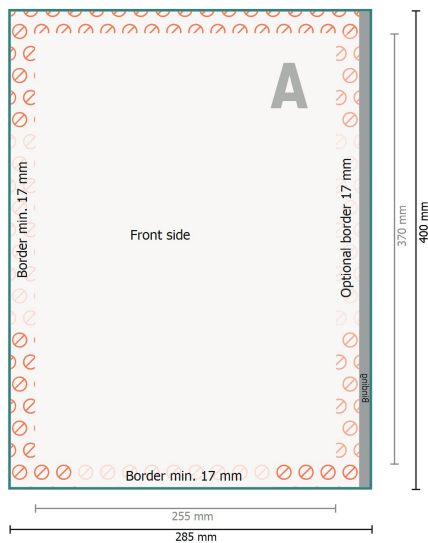

Newspaper printing, Tabloid XXL

Data format:

28,5 x 40 cm

Printable area:

25,5 x 37 cm

Safety margin:

5 mm

Maintaining space between the text/information and the edge of the trimmed format prevents undesirable cuts.

Explanation of symbols

A Reading direction

— Data format

⊘ Not printable

— Printable area

Please note:

Allow for trim allowance and safety margin according to instructions.

Arrange background graphics, images or graphics up to the edge of the data format.

Newspaper printing, Tabloid XXL

Sequence of pages

Create pages consecutively as individual pages.

finished product

Please observe our artwork information

Data format:

28,5 x 40 cm

Printable area:

25,5 x 37 cm

Safety margin:

5 mm

Maintaining space between the text/information and the edge of the trimmed format prevents undesirable cuts.

Explanation of symbols

A Reading direction

—| Data format

⊘ Not printable