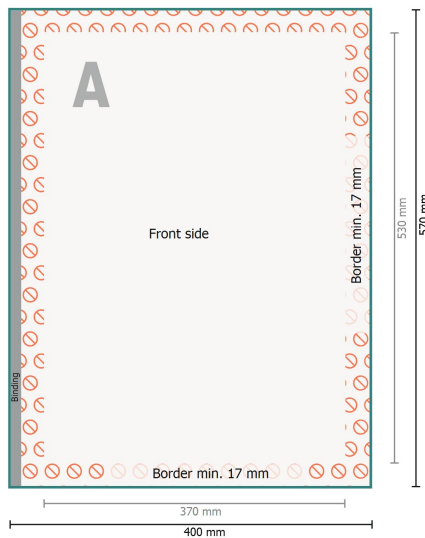

Newspaper printing, Broadsheet XXL

Data format:

40 x 57 cm

Printable area:

37 x 53 cm

Safety margin:

5 mm

Maintaining space between the text/information and the edge of the trimmed format prevents undesirable cuts.

Explanation of symbols

A Reading direction

— Data format

⊘ Not printable

— Printable area

Please note:

Allow for trim allowance and safety margin according to instructions.

Arrange background graphics, images or graphics up to the edge of the data format.

Newspaper printing, Broadsheet XXL

Sequence of pages

Create pages consecutively as individual pages.

finished product

Please observe our artwork information

Data format:

40 x 57 cm

Printable area:

37 x 53 cm

Safety margin:

5 mm

Maintaining space between the text/information and the edge of the trimmed format prevents undesirable cuts.

Explanation of symbols

A Reading direction

—|— Data format

⊘ Not printable