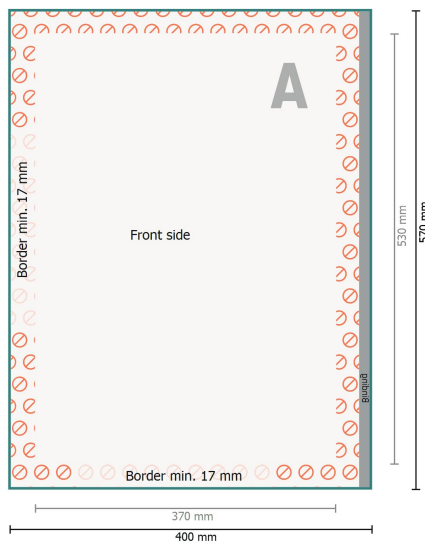

Newspaper printing, Broadsheet XXL

Data format:

40 x 57 cm

Printable area:

37 x 53 cm

Safety margin:

5 mm

Maintaining space between the text/information and the edge of the trimmed format prevents undesirable cuts.

Explanation of symbols

A Reading direction

— Data format

⊘ Not printable

— Printable area

Please note:

Allow for trim allowance and safety margin according to instructions.

Arrange background graphics, images or graphics up to the edge of the data format.

Newspaper printing, Broadsheet XXL

Sequence of pages

Create pages consecutively as individual pages.

finished product

Please observe our artwork information

Data format:

40 x 57 cm

Printable area:

37 x 53 cm

Safety margin:

5 mm

Maintaining space between the text/information and the edge of the trimmed format prevents undesirable cuts.

Explanation of symbols

A Reading direction

—|— Data format

⊘ Not printable