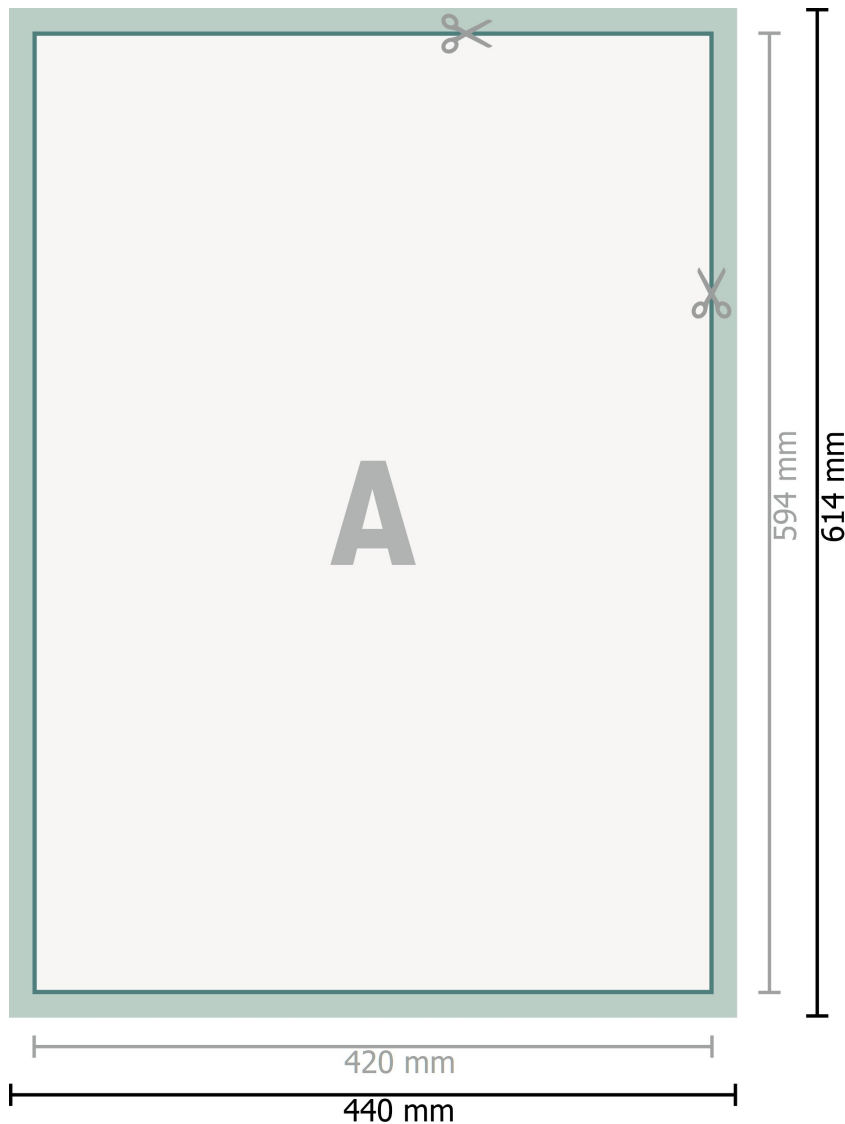

Fabric Posters, print incl. aluminium profiles, A2

**Dataformat (incl. 10 mm inlay):**

44 x 61,4 cm

Inlay:

10 mm

Trimmed size:

42 x 59,4 cm

Safety margin:

4 mm

Maintaining space between the text/information and the edge of the trimmed format prevents undesirable cuts.

Explanation of symbols

A Reading direction

—|— Trimmed size

—|— Data format

■ inlay

Please note:

Allow for trim allowance and safety margin according to instructions.

Arrange background graphics, images or graphics up to the edge of the data format.

Tolerances may occur during production due to cutting, punching and folding processes.