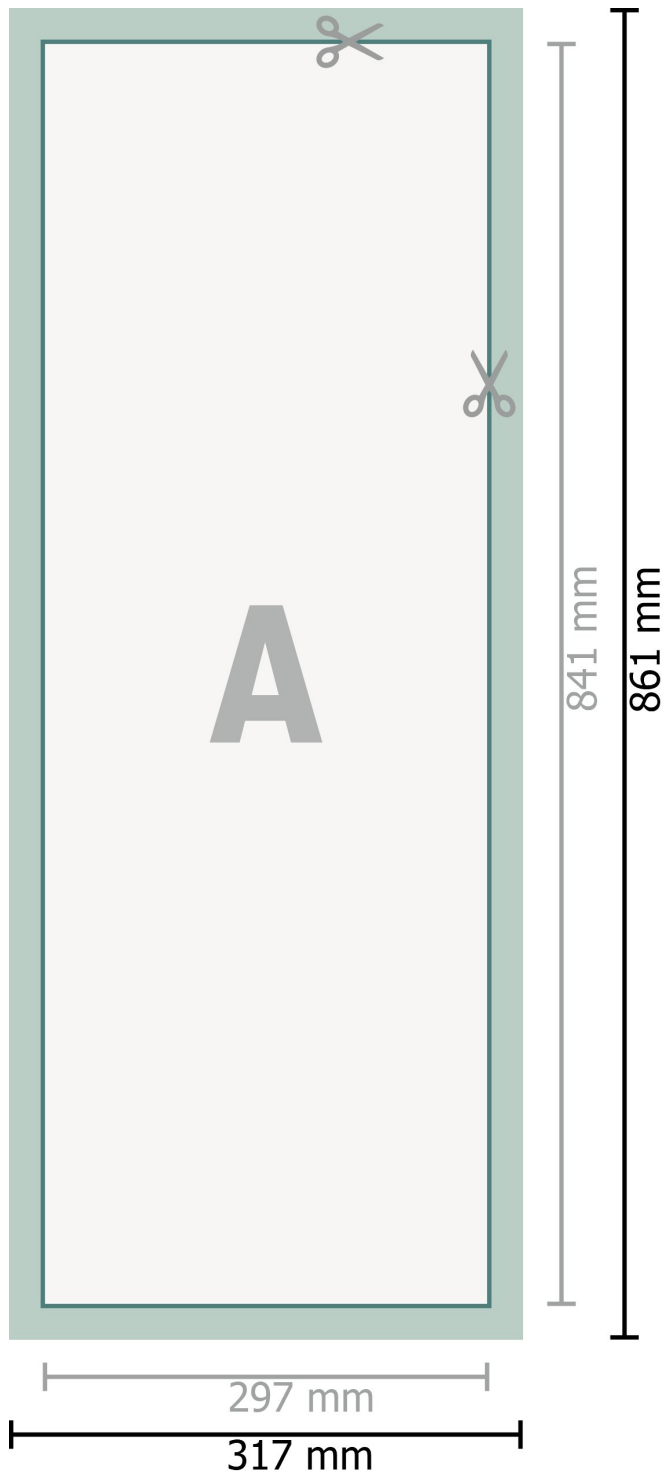

## Fabric Posters, print incl. aluminium profiles, A1 Half

**Dataformat (incl. 10 mm inlay):**

31,7 x 86,1 cm

**Inlay:**

10 mm

**Trimmed size:**

29,7 x 84,1 cm

**Safety margin:**

4 mm

Maintaining space between the text/information and the edge of the trimmed format prevents undesirable cuts.

**Explanation of symbols**

**A** Reading direction

—|— Trimmed size

—|— Data format

■ inlay

---

**Please note:**

Allow for trim allowance and safety margin according to instructions.

Arrange background graphics, images or graphics up to the edge of the data format.

Tolerances may occur during production due to cutting, punching and folding processes.