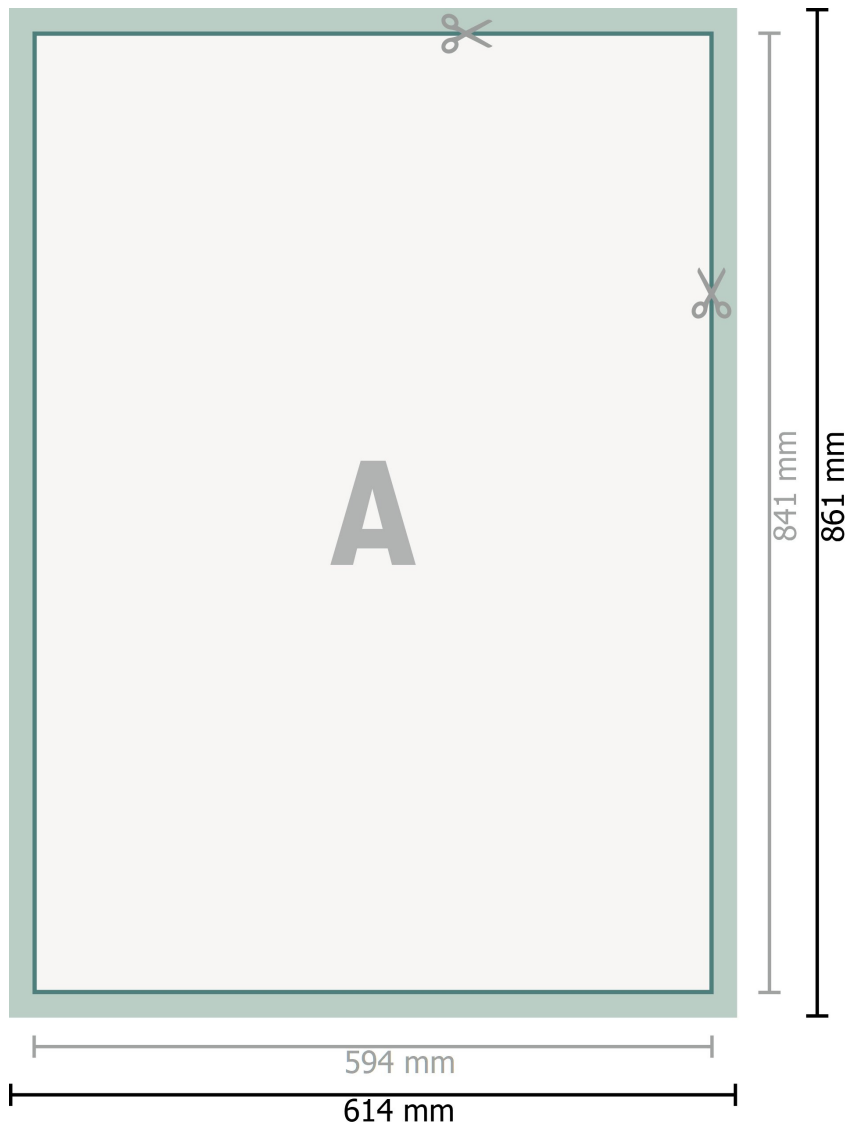

Fabric Posters, print incl. aluminium profiles, A1

Dataformat (incl. 10 mm inlay):

61,4 x 86,1 cm

Inlay:

10 mm

Trimmed size:

59,4 x 84,1 cm

Safety margin:

4 mm

Maintaining space between the text/information and the edge of the trimmed format prevents undesirable cuts.

Explanation of symbols

A Reading direction

—|— Trimmed size

—|— Data format

■ inlay

Please note:

Allow for trim allowance and safety margin according to instructions.

Arrange background graphics, images or graphics up to the edge of the data format.

Tolerances may occur during production due to cutting, punching and folding processes.