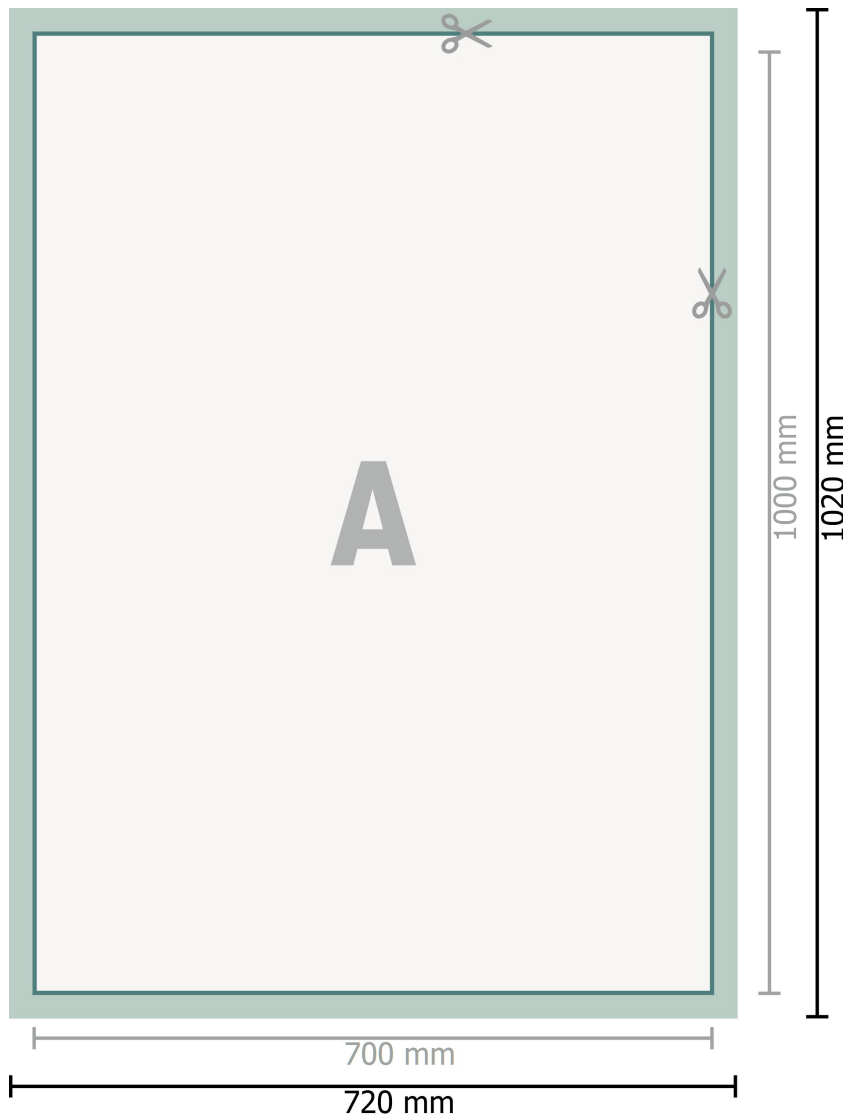

## Fabric Posters, print incl. aluminium profiles, B1

**Dataformat (incl. 10 mm inlay):**

72 x 102 cm

**Inlay:**

10 mm

**Trimmed size:**

70 x 100 cm

**Safety margin:**

4 mm

Maintaining space between the text/information and the edge of the trimmed format prevents undesirable cuts.

**Explanation of symbols**

**A** Reading direction

—|— Trimmed size

—|— Data format

■ inlay

---

**Please note:**

Allow for trim allowance and safety margin according to instructions.

Arrange background graphics, images or graphics up to the edge of the data format.

Tolerances may occur during production due to cutting, punching and folding processes.