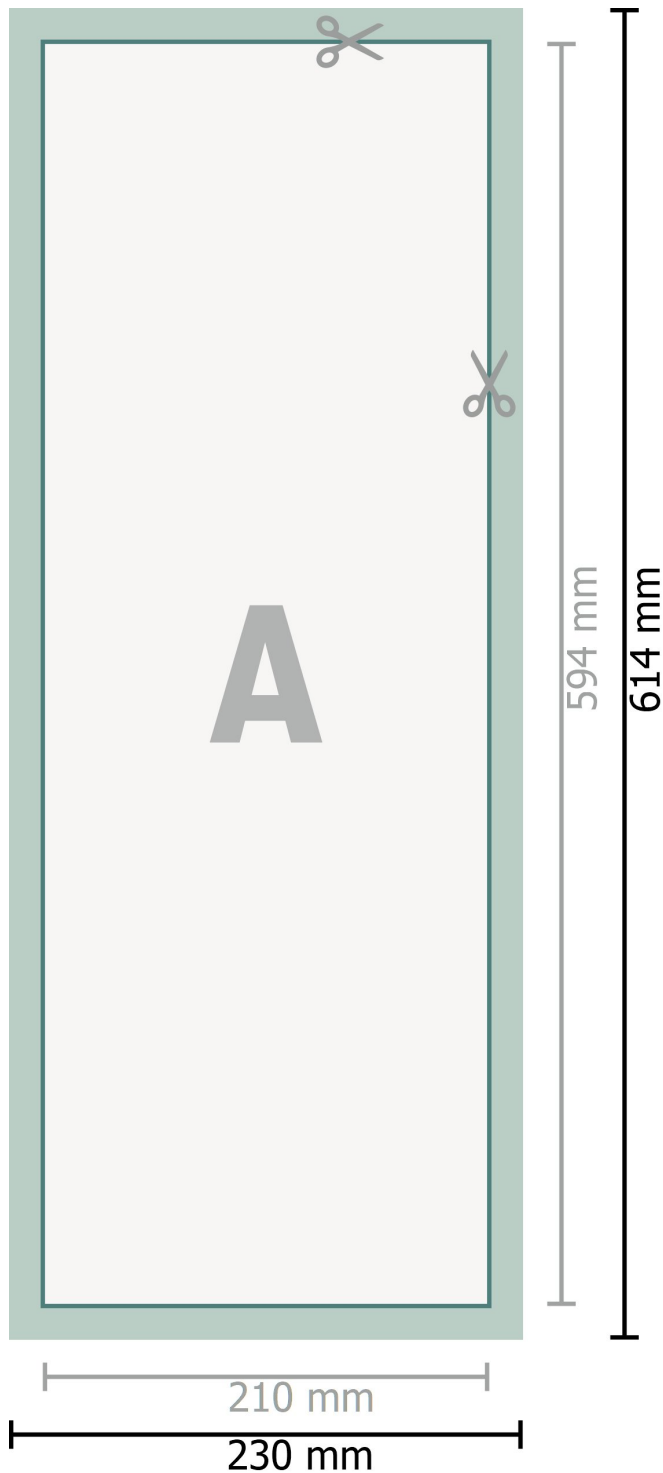

Fabric Posters, print incl. aluminium profiles, A2 Half

**Dataformat (incl. 10 mm inlay):**

23 x 61,4 cm

Inlay:

10 mm

Trimmed size:

21 x 59,4 cm

Safety margin:

4 mm

Maintaining space between the text/information and the edge of the trimmed format prevents undesirable cuts.

Explanation of symbols

A Reading direction

—|— Trimmed size

—|— Data format

■ inlay

Please note:

Allow for trim allowance and safety margin according to instructions.

Arrange background graphics, images or graphics up to the edge of the data format.

Tolerances may occur during production due to cutting, punching and folding processes.