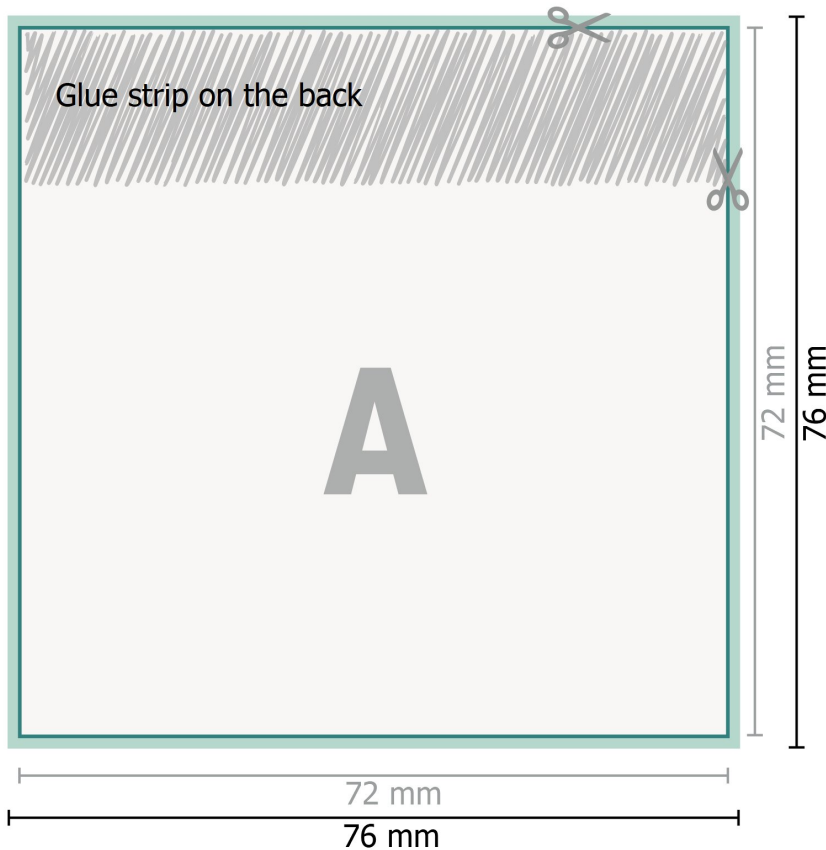

# Datasheet

Sticky notes, Square, 7.2 x 7.2 cm

glued on top

**Dataformat (incl. 2 mm bleed):**  
7,6 x 7,6 cm

**bleed:**  
2 mm

**Trimmed size:**  
7,2 x 7,2 cm

**Safety margin:**  
4 mm

Maintaining space between the text/information and the edge of the trimmed format prevents undesirable cuts.

## Explanation of symbols

 Bleed

 Reading direction

 Trimmed size

 Data format

 We will cut/perforate your product here

## Please note:

Allow for trim allowance and safety margin according to instructions.

Arrange background graphics, images or graphics up to the edge of the data format.

Tolerances may occur during production due to cutting, punching and folding processes.