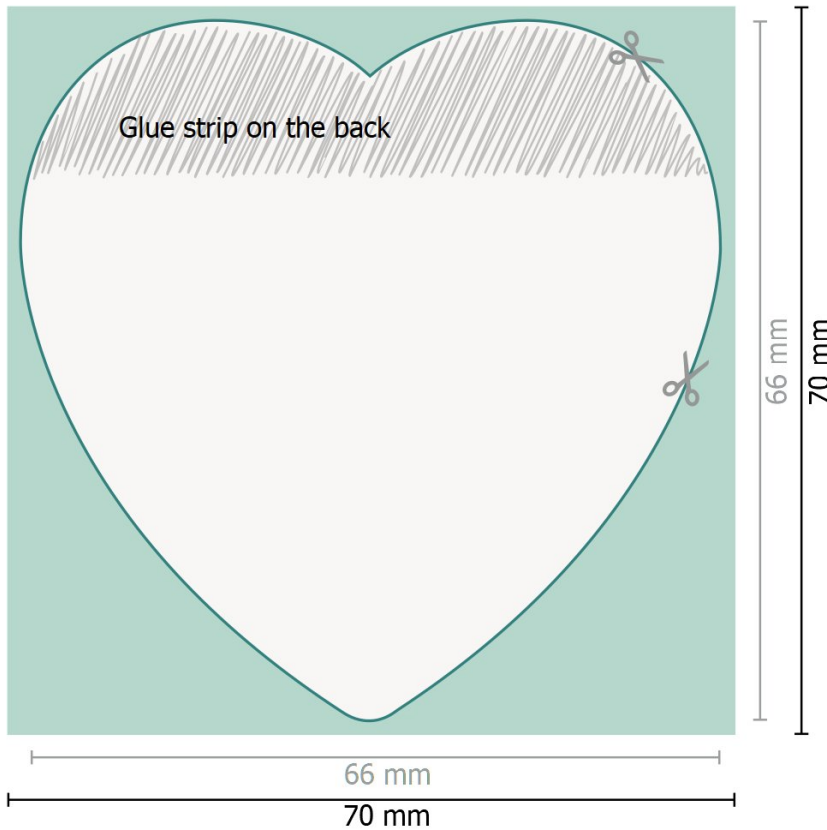

## Heart

**Dataformat (incl. 2 mm bleed):**

7 x 7 cm

**bleed:**

2 mm

**Trimmed size:**

6,6 x 6,6 cm

**Safety margin:**

4 mm

Maintaining space between the text/information and the edge of the trimmed format prevents undesirable cuts.

**Explanation of symbols**

Bleed

Reading direction

Trimmed size

Data format

We will cut/perforate your product here

---

**Please note:**

Allow for trim allowance and safety margin according to instructions.

Arrange background graphics, images or graphics up to the edge of the data format.

Tolerances may occur during production due to cutting, punching and folding processes.