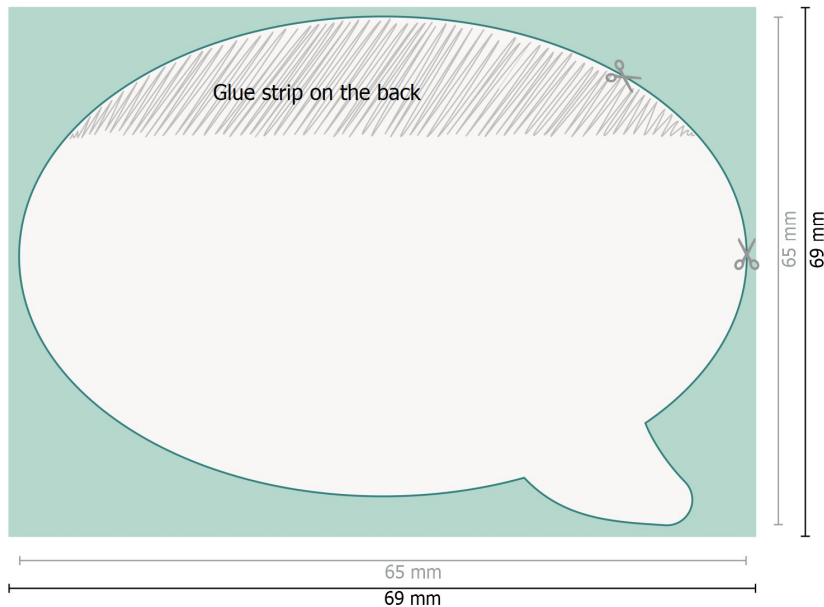

Speech balloon

**Dataformat (incl. 2 mm bleed):**

9,9 x 6,9 cm

bleed:

2 mm

Trimmed size:

9,5 x 6,5 cm

Safety margin:

4 mm

Maintaining space between the text/information and the edge of the trimmed format prevents undesirable cuts.

Explanation of symbols

 Bleed

 Reading direction

 Trimmed size

 Data format

 We will cut/perforate your product here

Please note:

Allow for trim allowance and safety margin according to instructions.

Arrange background graphics, images or graphics up to the edge of the data format.

Tolerances may occur during production due to cutting, punching and folding processes.