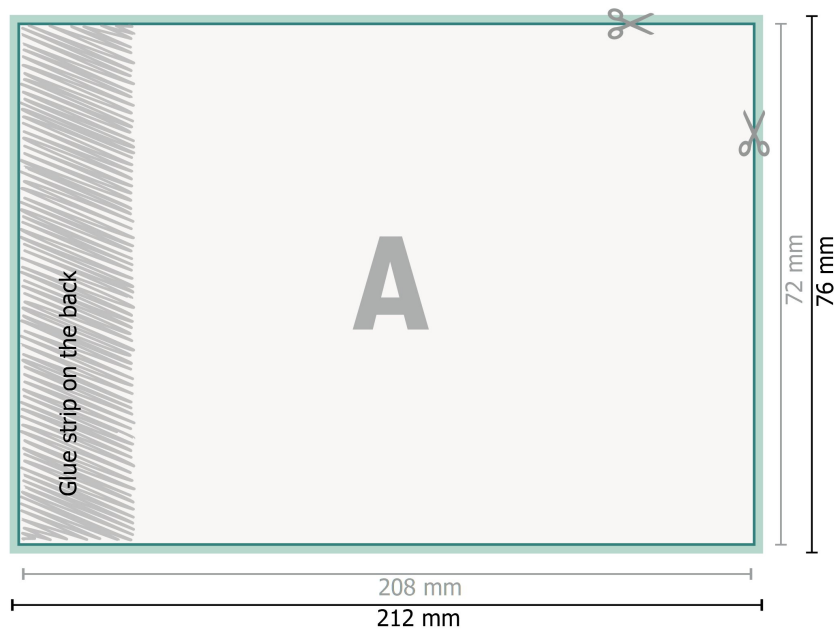

Sticky notes, Landscape, 10 x 7.2 cm opens to the left

bleed:
2 mm

Trimmed size:
20,8 x 7,2 cm

Safety margin:
4 mm

Maintaining space between the text/information and the edge of the trimmed format prevents undesirable cuts.

Explanation of symbols

 Bleed

 Reading direction

 Trimmed size

 Data format

 We will cut/perforate your product here

Please note:

Allow for trim allowance and safety margin according to instructions.

Arrange background graphics, images or graphics up to the edge of the data format.

Tolerances may occur during production due to cutting, punching and folding processes.

Printing data: Instructions and templates can be found under the menu item *Printing data* at www.onlineprinters.com