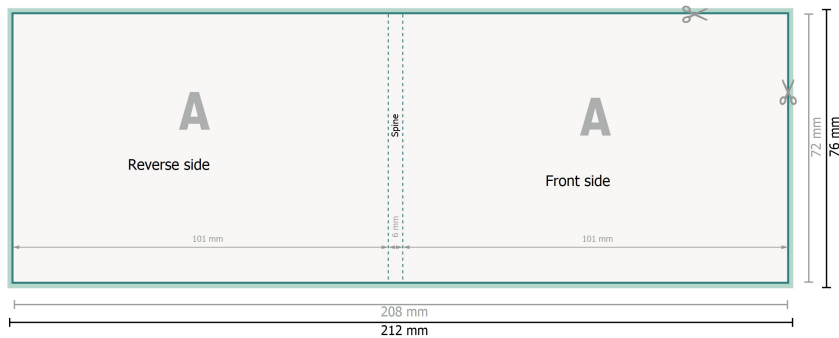

Sticky notes, Landscape, 10 x 7.2 cm opens to the left

bleed:
2 mm

Trimmed size:
20,8 x 7,2 cm

Safety margin:
4 mm

Maintaining space between the text/information and the edge of the trimmed format prevents undesirable cuts.

Explanation of symbols

 Bleed

 Reading direction

 Trimmed size

 Data format

 We will cut/perforate your product here

Please note:

Allow for trim allowance and safety margin according to instructions.

Arrange background graphics, images or graphics up to the edge of the data format.

Tolerances may occur during production due to cutting, punching and folding processes.

Printing data: Instructions and templates can be found under the menu item *Printing data* at www.onlineprinters.com