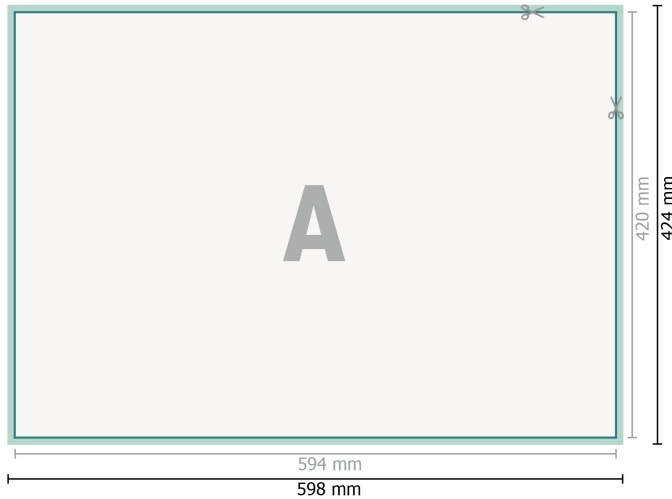

## Placemats, A2

**Dataformat (incl. 2 mm bleed):**

59,8 x 42,4 cm

**bleed:**

2 mm

**Trimmed size:**

59,4 x 42 cm

**Safety margin:**

4 mm

Maintaining space between the text/information and the edge of the trimmed format prevents undesirable cuts.

**Explanation of symbols**

 Bleed

 Reading direction

 Trimmed size

 Data format

 We will cut/perforate your product here

---

**Please note:**

Allow for trim allowance and safety margin according to instructions.

Arrange background graphics, images or graphics up to the edge of the data format.

Tolerances may occur during production due to cutting, punching and folding processes.