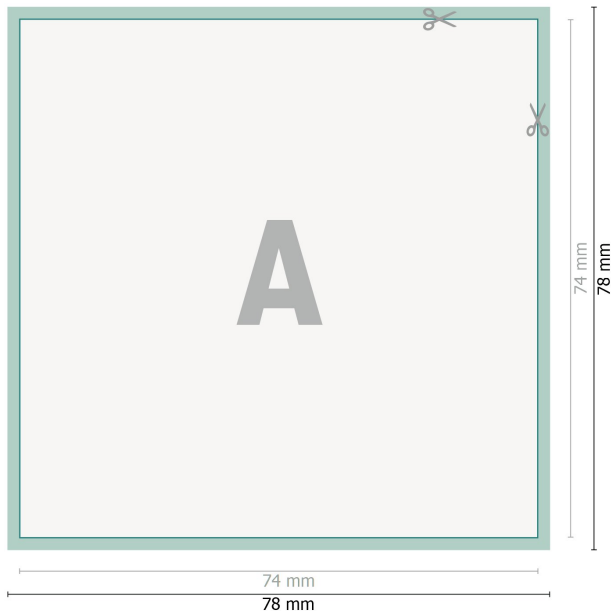

## Notepads, A7-Square

**Dataformat (incl. 2 mm bleed):**

7,8 x 7,8 cm

**bleed:**

2 mm

**Trimmed size:**

7,4 x 7,4 cm

**Safety margin:**

4 mm

Maintaining space between the text/information and the edge of the trimmed format prevents undesirable cuts.

**Explanation of symbols**

 Bleed

 Reading direction

 Trimmed size

 Data format

 We will cut/perforate your product here

---

**Please note:**

Allow for trim allowance and safety margin according to instructions.

Arrange background graphics, images or graphics up to the edge of the data format.

Tolerances may occur during production due to cutting, punching and folding processes.