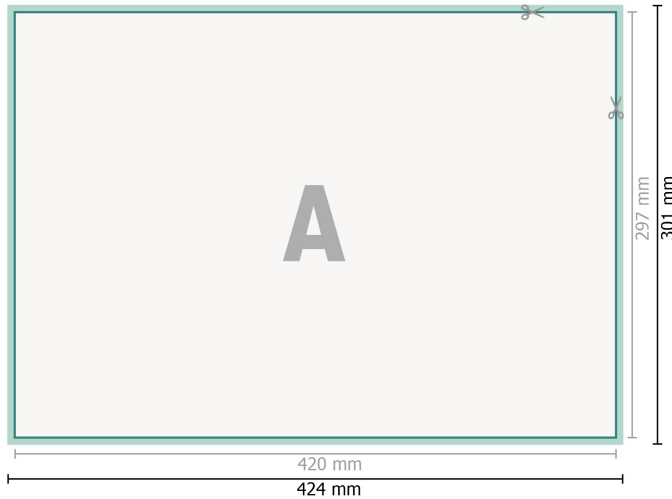

Placemats, A3

**Dataformat (incl. 2 mm bleed):**

42,4 x 30,1 cm

bleed:

2 mm

Trimmed size:

42 x 29,7 cm

Safety margin:

4 mm

Maintaining space between the text/information and the edge of the trimmed format prevents undesirable cuts.

Explanation of symbols

 Bleed

 Reading direction

 Trimmed size

 Data format

 We will cut/perforate your product here

Please note:

Allow for trim allowance and safety margin according to instructions.

Arrange background graphics, images or graphics up to the edge of the data format.

Tolerances may occur during production due to cutting, punching and folding processes.