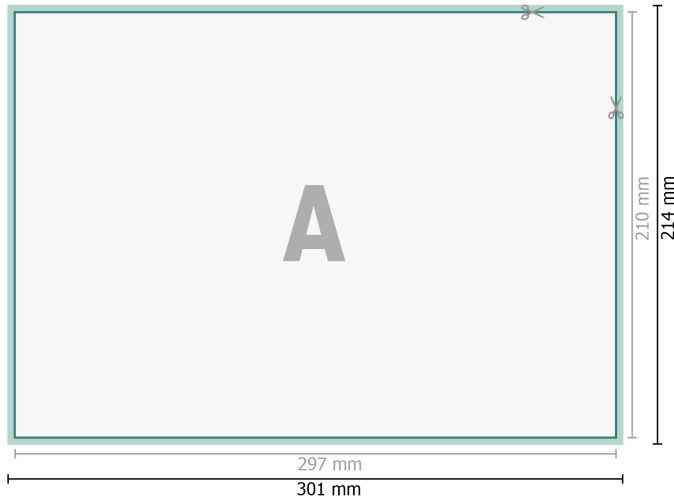

## Placemats, A4

**Dataformat (incl. 2 mm bleed):**

30,1 x 21,4 cm

**bleed:**

2 mm

**Trimmed size:**

29,7 x 21 cm

**Safety margin:**

4 mm

Maintaining space between the text/information and the edge of the trimmed format prevents undesirable cuts.

**Explanation of symbols**

 Bleed

 Reading direction

 Trimmed size

 Data format

 We will cut/perforate your product here

---

**Please note:**

Allow for trim allowance and safety margin according to instructions.

Arrange background graphics, images or graphics up to the edge of the data format.

Tolerances may occur during production due to cutting, punching and folding processes.