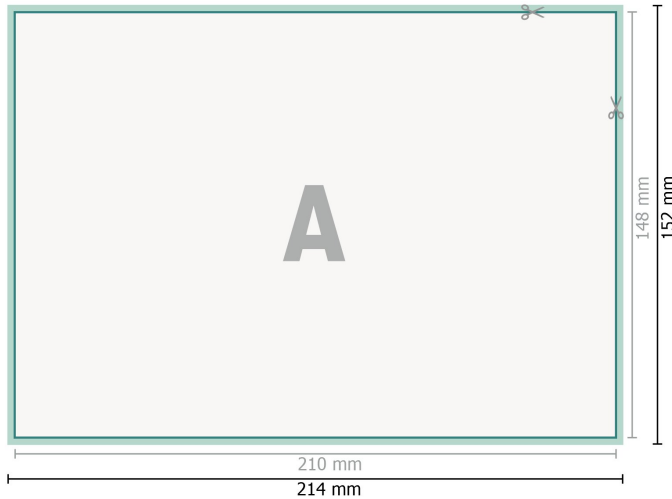

Placemats, A5

**Dataformat (incl. 2 mm bleed):**

21,4 x 15,2 cm

bleed:

2 mm

Trimmed size:

21 x 14,8 cm

Safety margin:

4 mm

Maintaining space between the text/information and the edge of the trimmed format prevents undesirable cuts.

Explanation of symbols

 Bleed

 Reading direction

 Trimmed size

 Data format

 We will cut/perforate your product here

Please note:

Allow for trim allowance and safety margin according to instructions.

Arrange background graphics, images or graphics up to the edge of the data format.

Tolerances may occur during production due to cutting, punching and folding processes.