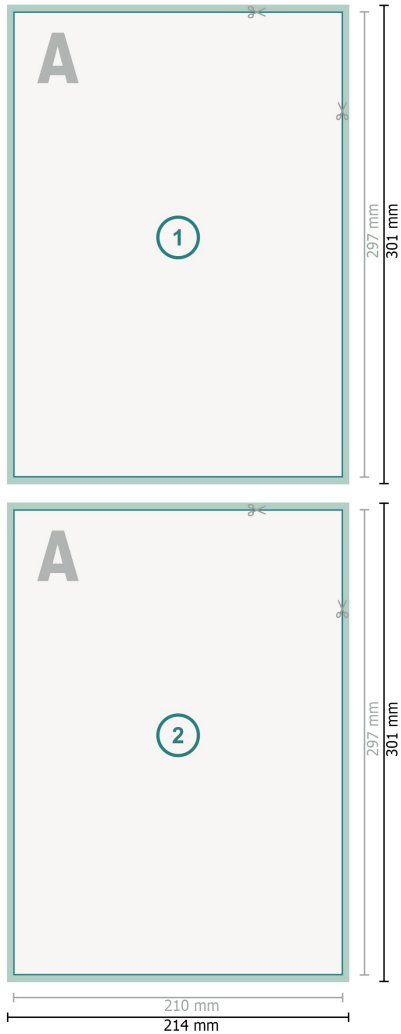

Simple menus, A4

**Dataformat (incl. 2 mm bleed):**

21,4 x 30,1 cm

bleed:

2 mm

Trimmed size:

21 x 29,7 cm

Safety margin:

4 mm

Maintaining space between the text/information and the edge of the trimmed format prevents undesirable cuts.

Explanation of symbols

Bleed

Reading direction

Trimmed size

Data format

We will cut/perforate your product here

Please note:

Allow for trim allowance and safety margin according to instructions.

Arrange background graphics, images or graphics up to the edge of the data format.

Tolerances may occur during production due to cutting, punching and folding processes.