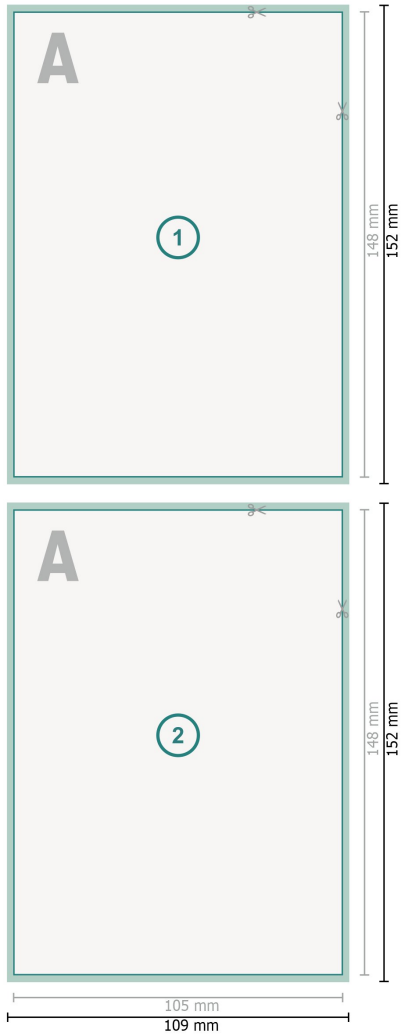

## Simple menus, A6

**Dataformat (incl. 2 mm bleed):**

10,9 x 15,2 cm

**bleed:**

2 mm

**Trimmed size:**

10,5 x 14,8 cm

**Safety margin:**

4 mm

Maintaining space between the text/information and the edge of the trimmed format prevents undesirable cuts.

**Explanation of symbols**

 Bleed

 Reading direction

 Trimmed size

 Data format

 We will cut/perforate your product here

---

**Please note:**

Allow for trim allowance and safety margin according to instructions.

Arrange background graphics, images or graphics up to the edge of the data format.

Tolerances may occur during production due to cutting, punching and folding processes.