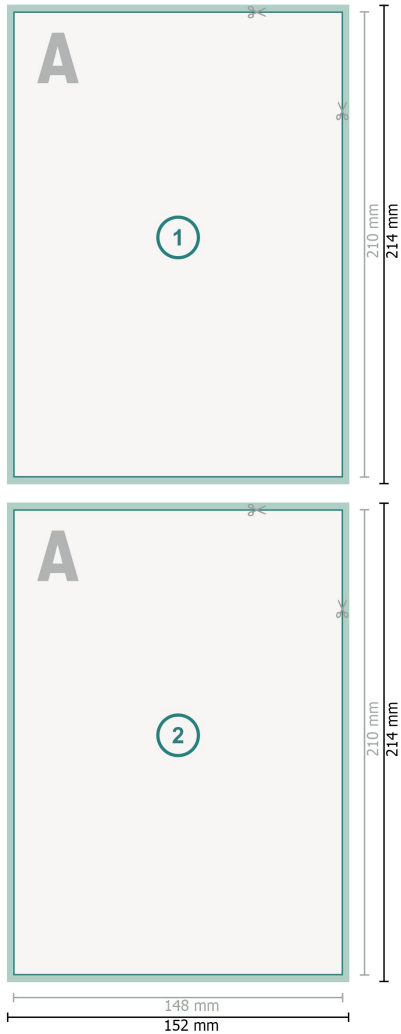

Simple menus, A5

**Dataformat (incl. 2 mm bleed):**

15,2 x 21,4 cm

bleed:

2 mm

Trimmed size:

14,8 x 21 cm

Safety margin:

4 mm

Maintaining space between the text/information and the edge of the trimmed format prevents undesirable cuts.

Explanation of symbols

 Bleed

 Reading direction

 Trimmed size

 Data format

 We will cut/perforate your product here

Please note:

Allow for trim allowance and safety margin according to instructions.

Arrange background graphics, images or graphics up to the edge of the data format.

Tolerances may occur during production due to cutting, punching and folding processes.