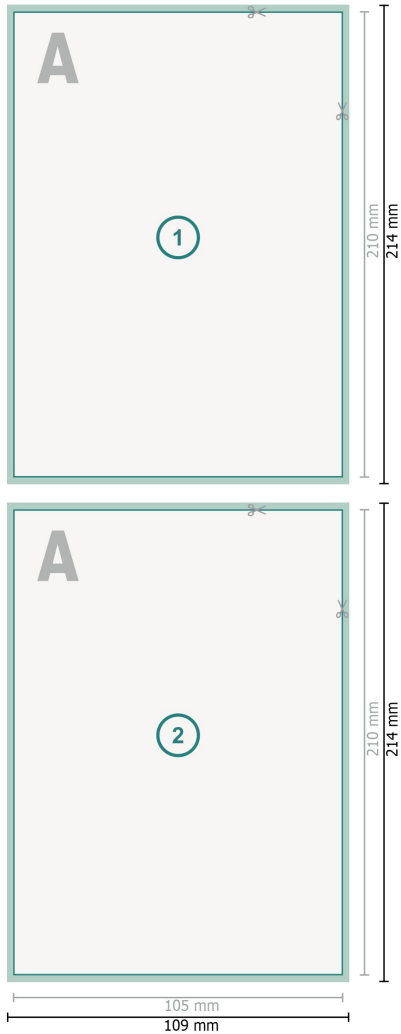

Simple menus, DL

**Dataformat (incl. 2 mm bleed):**

10,9 x 21,4 cm

bleed:

2 mm

Trimmed size:

10,5 x 21 cm

Safety margin:

4 mm

Maintaining space between the text/information and the edge of the trimmed format prevents undesirable cuts.

Explanation of symbols

 Bleed

 Reading direction

 Trimmed size

 Data format

 We will cut/perforate your product here

Please note:

Allow for trim allowance and safety margin according to instructions.

Arrange background graphics, images or graphics up to the edge of the data format.

Tolerances may occur during production due to cutting, punching and folding processes.