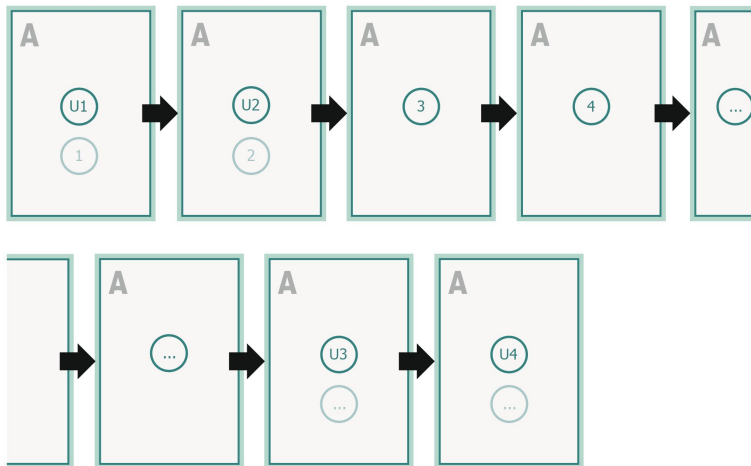

Saddle-stitched menus, A4

Sequence of pages

Create pages consecutively as individual pages.

finished product

Please observe our artwork information

bleed:

2 mm

Safety margin:

4 mm

Maintaining space between the text/information and the edge of the trimmed format prevents undesirable cuts.

Explanation of symbols

Bleed

Reading direction

Trimmed size

Data format

Please note:

Allow for trim allowance and safety margin according to instructions.

Arrange background graphics, images or graphics up to the edge of the data format.

Tolerances may occur during production due to cutting, punching and folding processes.