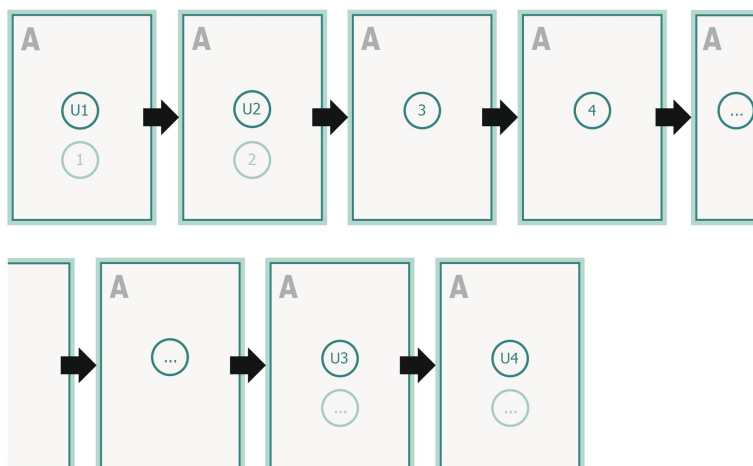

Saddle-stitched menus, A5

Sequence of pages

Create pages consecutively as individual pages.

finished product

Please observe our artwork information

bleed:

2 mm

Safety margin:

4 mm

Maintaining space between the text/information and the edge of the trimmed format prevents undesirable cuts.

Explanation of symbols

Bleed

Reading direction

Trimmed size

Data format

Please note:

Allow for trim allowance and safety margin according to instructions.

Arrange background graphics, images or graphics up to the edge of the data format.

Tolerances may occur during production due to cutting, punching and folding processes.