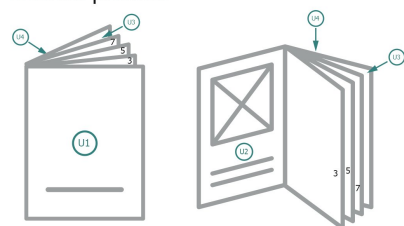

Saddle-stitched menus, A5

Sequence of pages

Create pages consecutively as individual pages.

finished product

Please observe our artwork information

bleed:

2 mm

Safety margin:

4 mm

Maintaining space between the text/information and the edge of the trimmed format prevents undesirable cuts.

Explanation of symbols

Bleed

Reading direction

Trimmed size

Data format

Please note:

Allow for trim allowance and safety margin according to instructions.

Arrange background graphics, images or graphics up to the edge of the data format.

Tolerances may occur during production due to cutting, punching and folding processes.