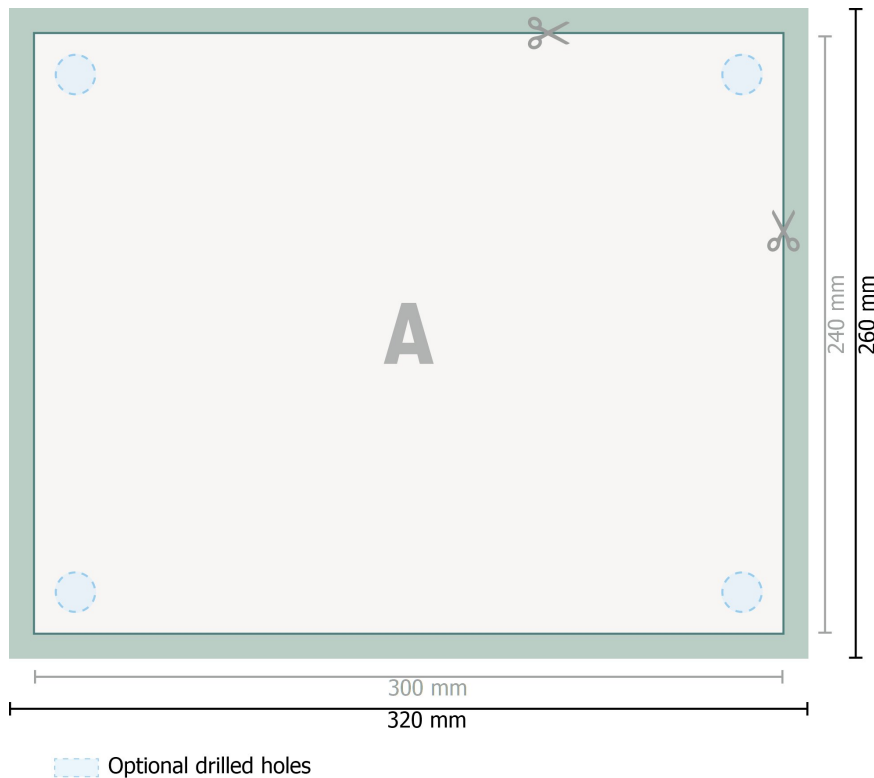

## Aluminium composite boards, 30 cm 24 cm

**Dataformat (incl. 10 mm bleed):**  
32 x 26 cm

**Trimmed size:**  
30 x 24 cm

**bleed:**  
10 mm

**Safety margin:**  
4 mm

Maintaining space between the text/information and the edge of the trimmed format prevents undesirable cuts.

### Explanation of symbols

Bleed

Reading direction

Trimmed size

Data format

We will cut/perforate your product here

### Please note:

Allow for trim allowance and safety margin according to instructions.

Arrange background graphics, images or graphics up to the edge of the data format.

Tolerances may occur during production due to cutting, punching and folding processes.