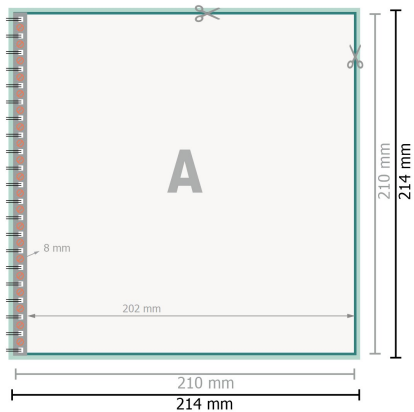

Menus, A4-Square

cover
inner part

Sequence of pages

Create pages consecutively as individual pages.

finished product

Please observe our artwork information

Dataformat (incl. 2 mm bleed):

21,4 x 21,4 cm

bleed:

2 mm

Trimmed size:

21 x 21 cm

Safety margin:

5 mm

Maintaining space between the text/information and the edge of the trimmed format prevents undesirable cuts.

Explanation of symbols

Arrange background graphics, images or graphics up to the edge of the data format.

Tolerances may occur during production due to cutting, punching and folding processes.

Printing data: Instructions and templates can be found under the menu item *Printing data* at www.onlineprinters.com