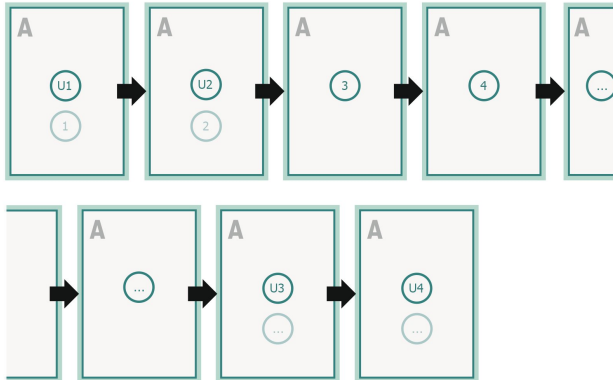

Menus, A4-Square

cover
inner part

Sequence of pages

Create pages consecutively as individual pages.

finished product

Please observe our artwork information

Dataformat (incl. 2 mm bleed):

21,4 x 21,4 cm

bleed:

2 mm

Trimmed size:

21 x 21 cm

Safety margin:

5 mm

Maintaining space between the text/information and the edge of the trimmed format prevents undesirable cuts.

Explanation of symbols

Bleed

Reading direction

Trimmed size

Data format

We will cut/perforate your product here

Not printable

Please note:

Allow for trim allowance and safety margin according to instructions.

Arrange background graphics, images or graphics up to the edge of the data format.

Tolerances may occur during production due to cutting, punching and folding processes.

Printing data: Instructions and templates can be found under the menu item *Printing data* at www.onlineprinters.com