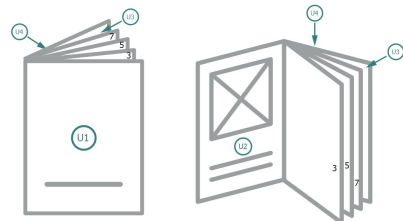

Menus, A4-Square

cover
inner part

Sequence of pages

Create pages consecutively as individual pages.

finished product

Please observe our artwork information

Dataformat (incl. 2 mm bleed):

21,4 x 21,4 cm

bleed:

2 mm

Trimmed size:

21 x 21 cm

Safety margin:

5 mm

Maintaining space between the text/information and the edge of the trimmed format prevents undesirable cuts.

Explanation of symbols

Bleed

Reading direction

Trimmed size

Data format

We will cut/perforate your product here

Not printable

Please note:

Allow for trim allowance and safety margin according to instructions.

Arrange background graphics, images or graphics up to the edge of the data format.

Tolerances may occur during production due to cutting, punching and folding processes.

Printing data: Instructions and templates can be found under the menu item *Printing data* at www.onlineprinters.com