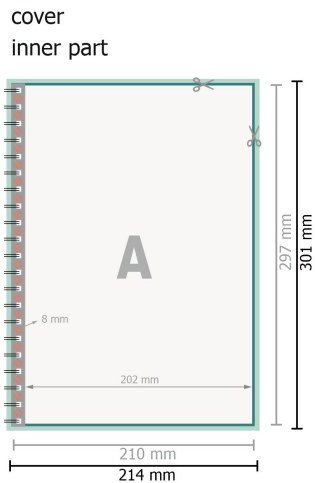

Menus, A4

Sequence of pages

Create pages consecutively as individual pages.

finished product

Please observe our artwork information

Dataformat (incl. 2 mm bleed):

21,4 x 30,1 cm

bleed:

2 mm

Trimmed size:

21 x 29,7 cm

Safety margin:

5 mm

Maintaining space between the text/information and the edge of the trimmed format prevents undesirable cuts.

Explanation of symbols

Bleed

Reading direction

Trimmed size

Data format

We will cut/perforate your product here

Not printable

Please note:

Allow for trim allowance and safety margin according to instructions.

Arrange background graphics, images or graphics up to the edge of the data format.