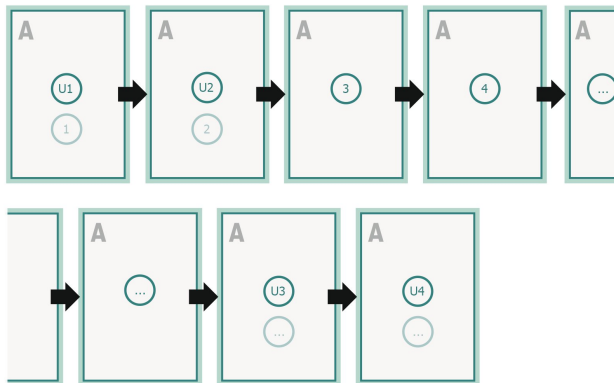

Menus, A4

Sequence of pages

Create pages consecutively as individual pages.

finished product

Please observe our artwork information

Dataformat (incl. 2 mm bleed):

21,4 x 30,1 cm

bleed:

2 mm

Trimmed size:

21 x 29,7 cm

Safety margin:

5 mm

Maintaining space between the text/information and the edge of the trimmed format prevents undesirable cuts.

Explanation of symbols

Bleed

Reading direction

Trimmed size

Data format

We will cut/perforate your product here

Not printable

Please note:

Allow for trim allowance and safety margin according to instructions.

Arrange background graphics, images or graphics up to the edge of the data format.