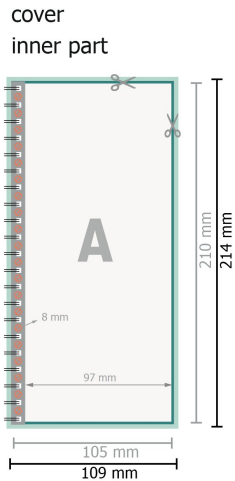

Menus, DL

Sequence of pages

Create pages consecutively as individual pages.

finished product

Please observe our artwork information

Dataformat (incl. 2 mm bleed):

10,9 x 21,4 cm

bleed:

2 mm

Trimmed size:

10,5 x 21 cm

Safety margin:

5 mm

Maintaining space between the text/information and the edge of the trimmed format prevents undesirable cuts.

Explanation of symbols

Bleed

Reading direction

Trimmed size

Data format

We will cut/perforate your product here

Not printable

Please note:

Allow for trim allowance and safety margin according to instructions.

Arrange background graphics, images or graphics up to the edge of the data format.