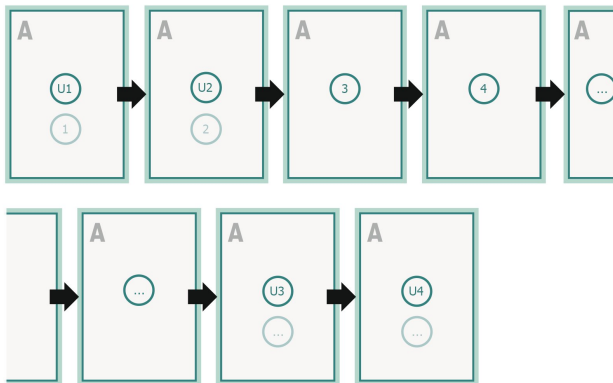

Menus, DL

Sequence of pages

Create pages consecutively as individual pages.

finished product

Please observe our artwork information

Dataformat (incl. 2 mm bleed):

10,9 x 21,4 cm

bleed:

2 mm

Trimmed size:

10,5 x 21 cm

Safety margin:

5 mm

Maintaining space between the text/information and the edge of the trimmed format prevents undesirable cuts.

Explanation of symbols

Bleed

Reading direction

Trimmed size

Data format

We will cut/perforate your product here

Not printable

Please note:

Allow for trim allowance and safety margin according to instructions.

Arrange background graphics, images or graphics up to the edge of the data format.

Tolerances may occur during production due to cutting, punching and folding processes.

Printing data: Instructions and templates can be found under the menu item *Printing data* at www.onlineprinters.com