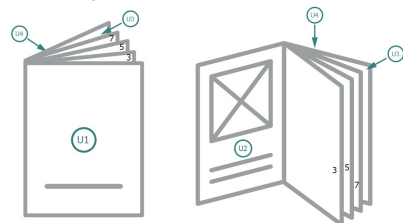

Menus, A5-Square

cover
inner part

Sequence of pages

Create pages consecutively as individual pages.

finished product

Please observe our artwork information

Dataformat (incl. 2 mm bleed):

15,2 x 15,2 cm

bleed:

2 mm

Trimmed size:

14,8 x 14,8 cm

Safety margin:

5 mm

Maintaining space between the text/information and the edge of the trimmed format prevents undesirable cuts.

Explanation of symbols

Bleed

Reading direction

Trimmed size

Data format

We will cut/perforate your product here

Not printable

Please note:

Allow for trim allowance and safety margin according to instructions.

Arrange background graphics, images or graphics up to the edge of the data format.

Tolerances may occur during production due to cutting, punching and folding processes.

Printing data: Instructions and templates can be found under the menu item *Printing data* at www.onlineprinters.com