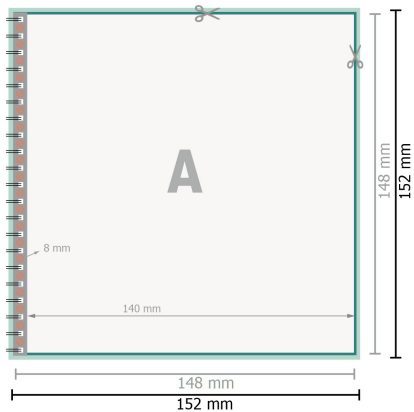

Menus, A5-Square

cover
inner part

Sequence of pages

Create pages consecutively as individual pages.

finished product

Please observe our artwork information

Dataformat (incl. 2 mm bleed):

15,2 x 15,2 cm

bleed:

2 mm

Trimmed size:

14,8 x 14,8 cm

Safety margin:

5 mm

Maintaining space between the text/information and the edge of the trimmed format prevents undesirable cuts.

Explanation of symbols

Bleed

Reading direction

Trimmed size

Data format

We will cut/perforate your product here

Not printable

Please note:

Allow for trim allowance and safety margin according to instructions.

Arrange background graphics, images or graphics up to the edge of the data format.

Tolerances may occur during production due to cutting, punching and folding processes.

Printing data: Instructions and templates can be found under the menu item *Printing data* at www.onlineprinters.com