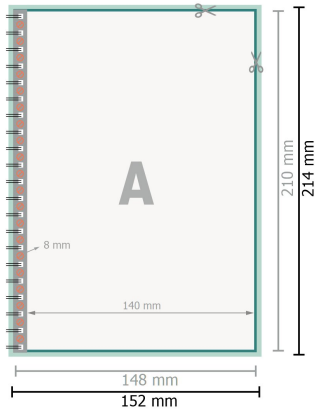

Menus, A5

cover
inner part

Sequence of pages

Create pages consecutively as individual pages.

finished product

Please observe our artwork information

Dataformat (incl. 2 mm bleed):

15,2 x 21,4 cm

bleed:

2 mm

Trimmed size:

14,8 x 21 cm

Safety margin:

5 mm

Maintaining space between the text/information and the edge of the trimmed format prevents undesirable cuts.

Explanation of symbols

Bleed

Reading direction

Trimmed size

Data format

We will cut/perforate your product here

Not printable

Please note:

Allow for trim allowance and safety margin according to instructions.

Arrange background graphics, images or graphics up to the edge of the data format.

Tolerances may occur during production due to cutting, punching and folding processes.

Printing data: Instructions and templates can be found under the menu item *Printing data* at www.onlineprinters.com