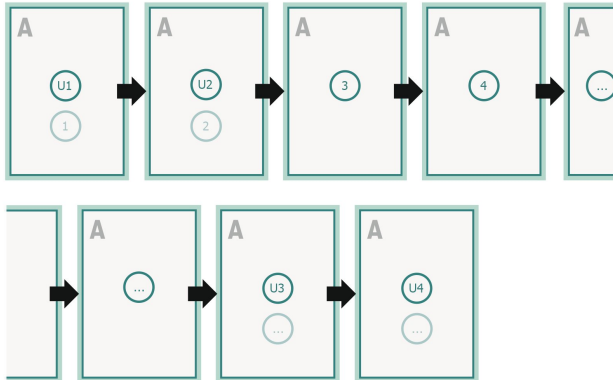

Menus, A5

cover
inner part

Sequence of pages

Create pages consecutively as individual pages.

finished product

Please observe our artwork information

Dataformat (incl. 2 mm bleed):

15,2 x 21,4 cm

bleed:

2 mm

Trimmed size:

14,8 x 21 cm

Safety margin:

5 mm

Maintaining space between the text/information and the edge of the trimmed format prevents undesirable cuts.

Explanation of symbols

Bleed

Reading direction

Trimmed size

Data format

We will cut/perforate your product here

Not printable

Please note:

Allow for trim allowance and safety margin according to instructions.

Arrange background graphics, images or graphics up to the edge of the data format.

Tolerances may occur during production due to cutting, punching and folding processes.

Printing data: Instructions and templates can be found under the menu item *Printing data* at www.onlineprinters.com