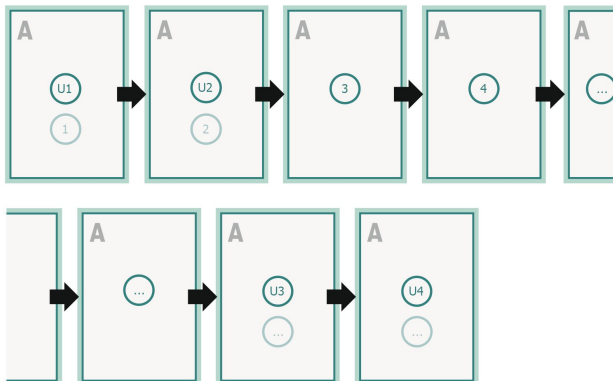

Menus, A4 Half

Sequence of pages

Create pages consecutively as individual pages.

finished product

Please observe our artwork information

Dataformat (incl. 2 mm bleed):

10,7 x 30,1 cm

bleed:

2 mm

Trimmed size:

10,3 x 29,7 cm

Safety margin:

5 mm

Maintaining space between the text/information and the edge of the trimmed format prevents undesirable cuts.

Explanation of symbols

Bleed

Reading direction

Trimmed size

Data format

We will cut/perforate your product here

Not printable

Please note:

Allow for trim allowance and safety margin according to instructions.

Arrange background graphics, images or graphics up to the edge of the data format.