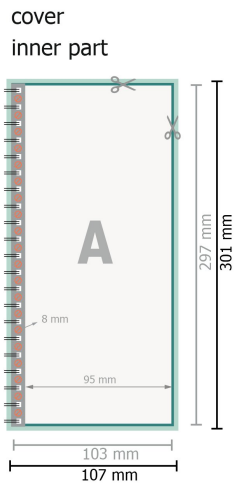

Menus, A4 Half

Sequence of pages

Create pages consecutively as individual pages.

finished product

Please observe our artwork information

Dataformat (incl. 2 mm bleed):

10,7 x 30,1 cm

bleed:

2 mm

Trimmed size:

10,3 x 29,7 cm

Safety margin:

5 mm

Maintaining space between the text/information and the edge of the trimmed format prevents undesirable cuts.

Explanation of symbols

Bleed

Reading direction

Trimmed size

Data format

We will cut/perforate your product here

Not printable

Please note:

Allow for trim allowance and safety margin according to instructions.

Arrange background graphics, images or graphics up to the edge of the data format.