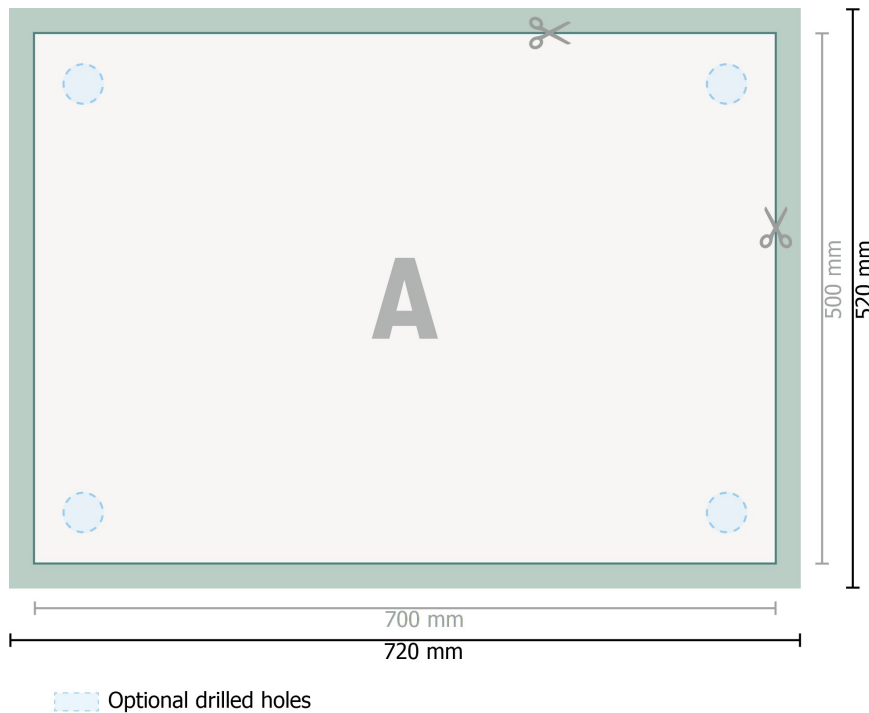

Aluminium composite boards, 70 x 50 cm

Dataformat (incl. 10 mm bleed):
72 x 52 cm

Trimmed size:
70 x 50 cm

bleed:
10 mm

Safety margin:
4 mm

Maintaining space between the text/information and the edge of the trimmed format prevents undesirable cuts.

Explanation of symbols

Bleed

Reading direction

Trimmed size

Data format

We will cut/perforate your product here

Please note:

Allow for trim allowance and safety margin according to instructions.

Arrange background graphics, images or graphics up to the edge of the data format.

Tolerances may occur during production due to cutting, punching and folding processes.

Printing data: Instructions and templates can be found under the menu item *Printing data* at www.onlineprinters.com