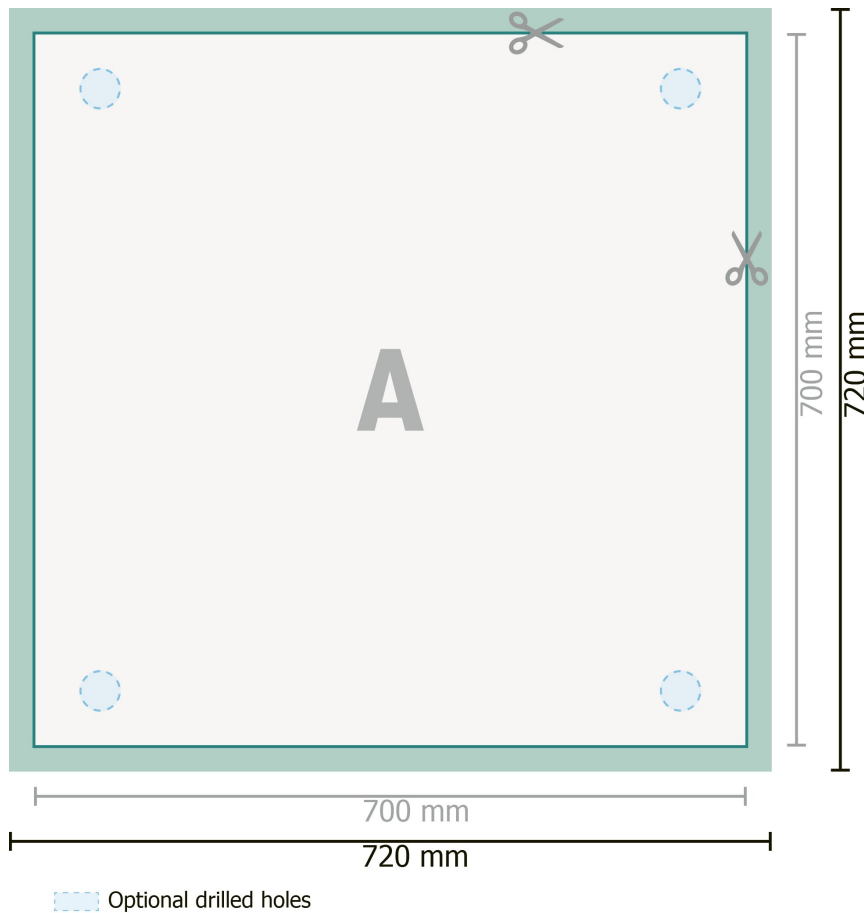

Aluminium composite boards, 70 x 70 cm

Dataformat (incl. 10 mm bleed):
72 x 72 cm

Trimmed size:
70 x 70 cm

bleed:
10 mm

Safety margin:
4 mm

Maintaining space between the text/information and the edge of the trimmed format prevents undesirable cuts.

Explanation of symbols

Bleed

Reading direction

Trimmed size

Data format

We will cut/perforate your product here

Please note:

Allow for trim allowance and safety margin according to instructions.

Arrange background graphics, images or graphics up to the edge of the data format.

Tolerances may occur during production due to cutting, punching and folding processes.

Printing data: Instructions and templates can be found under the menu item *Printing data* at www.onlineprinters.com