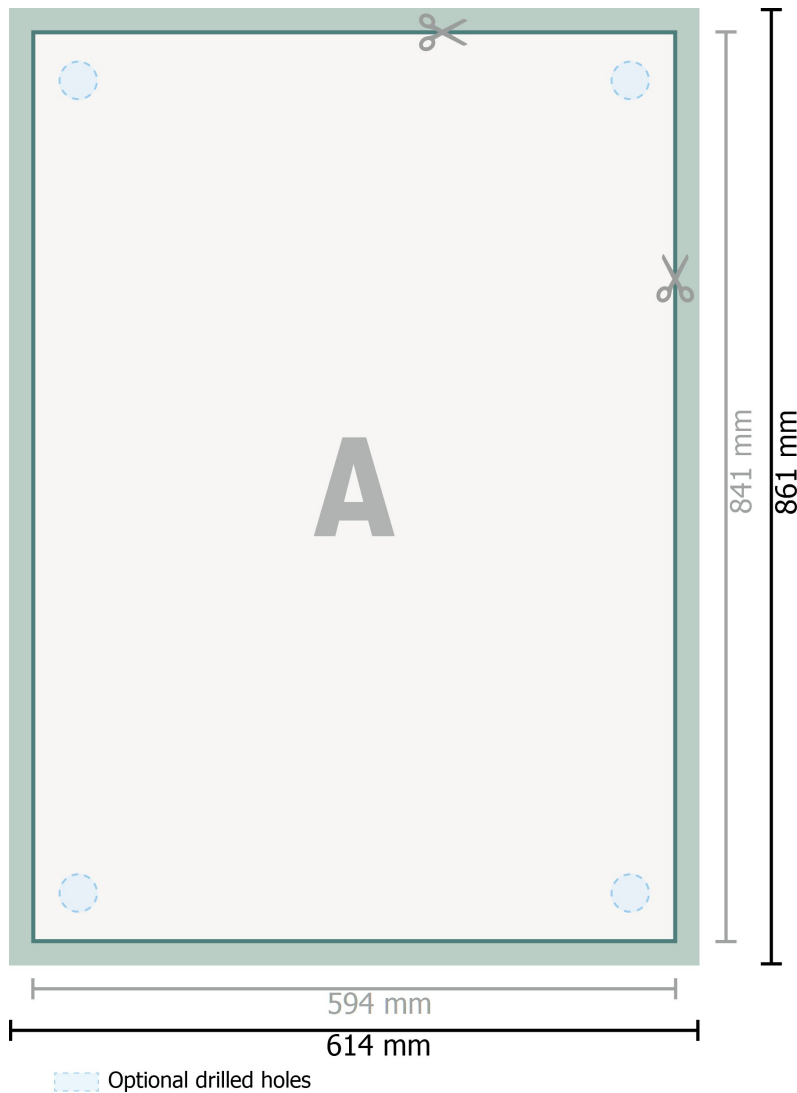

Aluminium composite boards, A1

**Dataformat (incl. 10 mm bleed):**

61,4 x 86,1 cm

Trimmed size:

59,4 x 84,1 cm

bleed:

10 mm

Safety margin:

4 mm

Maintaining space between the text/information and the edge of the trimmed format prevents undesirable cuts.

Explanation of symbols

Bleed

Reading direction

Trimmed size

Data format

We will cut/perforate your product here

Please note:

Allow for trim allowance and safety margin according to instructions.

Arrange background graphics, images or graphics up to the edge of the data format.

Tolerances may occur during production due to cutting, punching and folding processes.