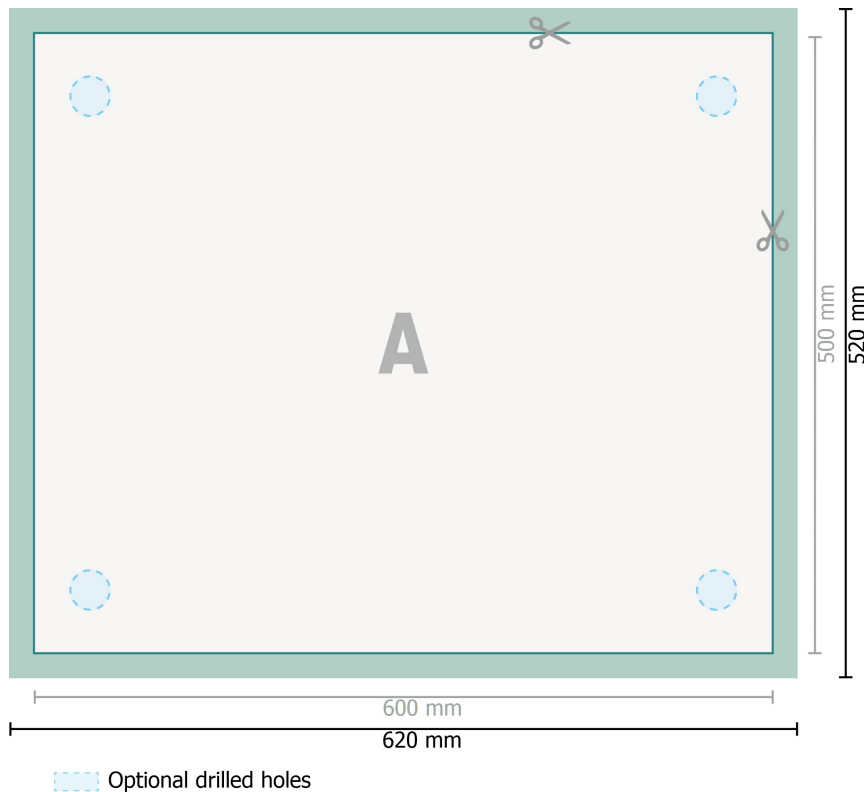

Aluminium composite boards, 60 x 50 cm

Dataformat (incl. 10 mm bleed):
62 x 52 cm

Trimmed size:
60 x 50 cm

bleed:
10 mm

Safety margin:
4 mm

Maintaining space between the text/information and the edge of the trimmed format prevents undesirable cuts.

Explanation of symbols

Bleed

Reading direction

Trimmed size

Data format

We will cut/perforate your product here

Please note:

Allow for trim allowance and safety margin according to instructions.

Arrange background graphics, images or graphics up to the edge of the data format.

Tolerances may occur during production due to cutting, punching and folding processes.

Printing data: Instructions and templates can be found under the menu item *Printing data* at www.onlineprinters.com