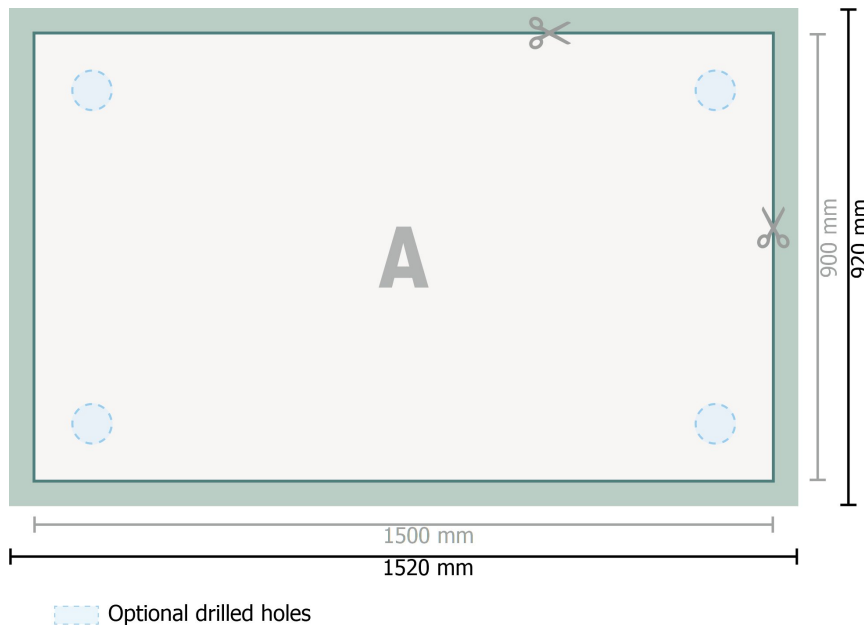

## Aluminium composite boards, 150 x 90 cm

**Dataformat (incl. 10 mm bleed):**  
152 x 92 cm

**Trimmed size:**  
150 x 90 cm

**bleed:**  
10 mm

**Safety margin:**  
4 mm

Maintaining space between the text/information and the edge of the trimmed format prevents undesirable cuts.

### Explanation of symbols

 Bleed

 Reading direction

 Trimmed size

 Data format

 We will cut/perforate your product here

### Please note:

Allow for trim allowance and safety margin according to instructions.

Arrange background graphics, images or graphics up to the edge of the data format.

Tolerances may occur during production due to cutting, punching and folding processes.