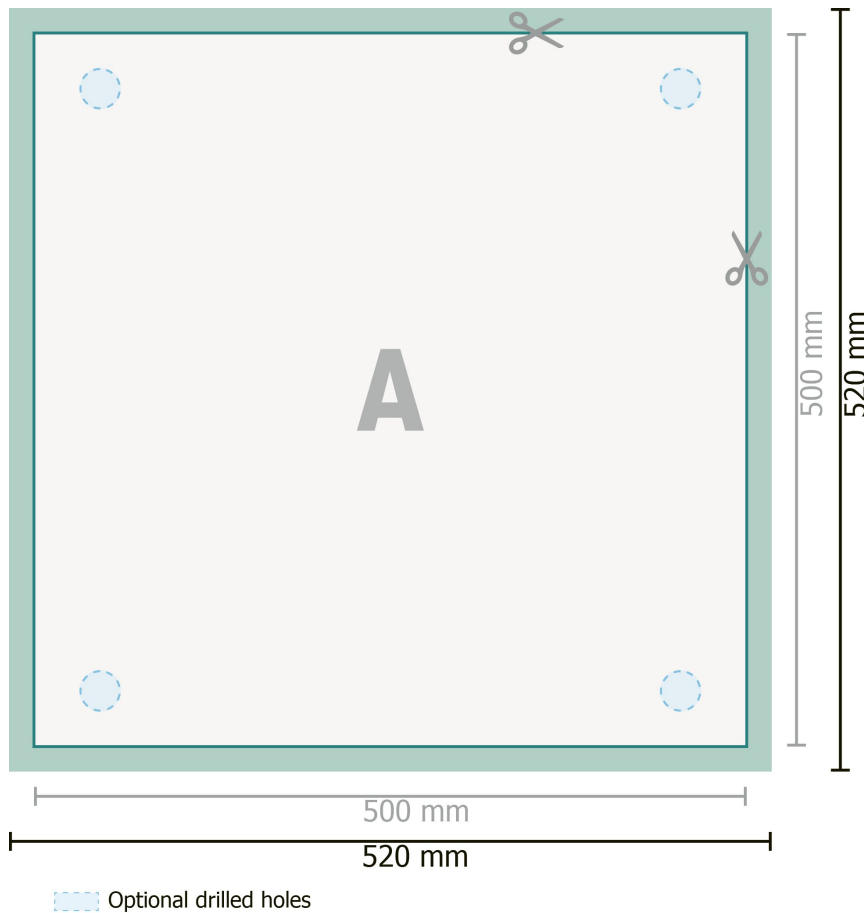

Aluminium composite boards, 50 x 50 cm

Dataformat (incl. 10 mm bleed):
52 x 52 cm

Trimmed size:
50 x 50 cm

bleed:
10 mm

Safety margin:
4 mm

Maintaining space between the text/information and the edge of the trimmed format prevents undesirable cuts.

Explanation of symbols

Bleed

Reading direction

Trimmed size

Data format

We will cut/perforate your product here

Please note:

Allow for trim allowance and safety margin according to instructions.

Arrange background graphics, images or graphics up to the edge of the data format.

Tolerances may occur during production due to cutting, punching and folding processes.

Printing data: Instructions and templates can be found under the menu item *Printing data* at www.onlineprinters.com