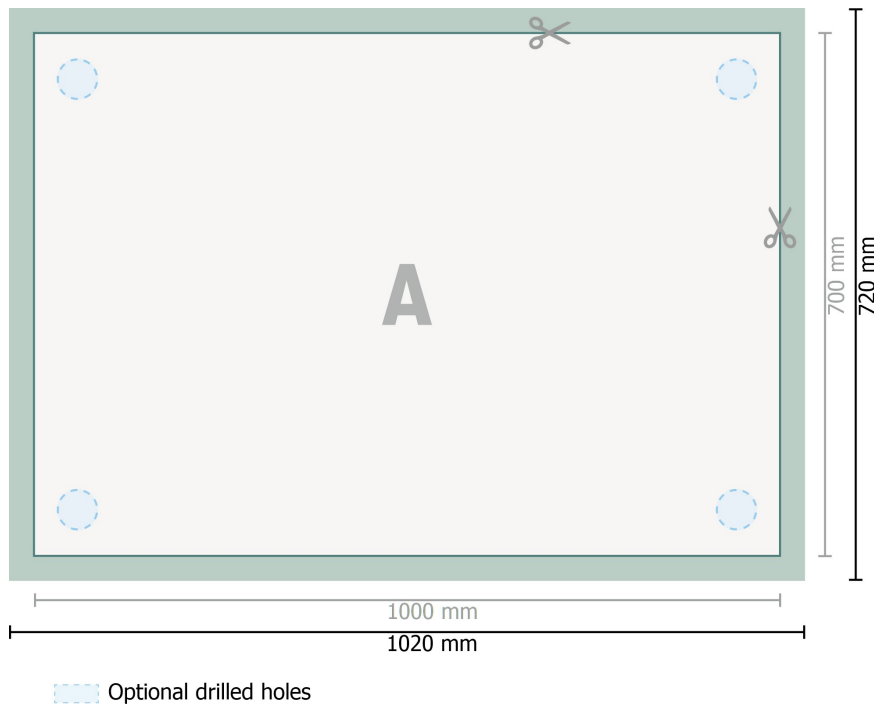

Aluminium composite boards, 100 x 70 cm

Dataformat (incl. 10 mm bleed):
102 x 72 cm

Trimmed size:
100 x 70 cm

bleed:
10 mm

Safety margin:
4 mm

Maintaining space between the text/information and the edge of the trimmed format prevents undesirable cuts.

Explanation of symbols

Bleed

Reading direction

Trimmed size

Data format

We will cut/perforate your product here

Please note:

Allow for trim allowance and safety margin according to instructions.

Arrange background graphics, images or graphics up to the edge of the data format.

Tolerances may occur during production due to cutting, punching and folding processes.

Printing data: Instructions and templates can be found under the menu item *Printing data* at www.onlineprinters.com