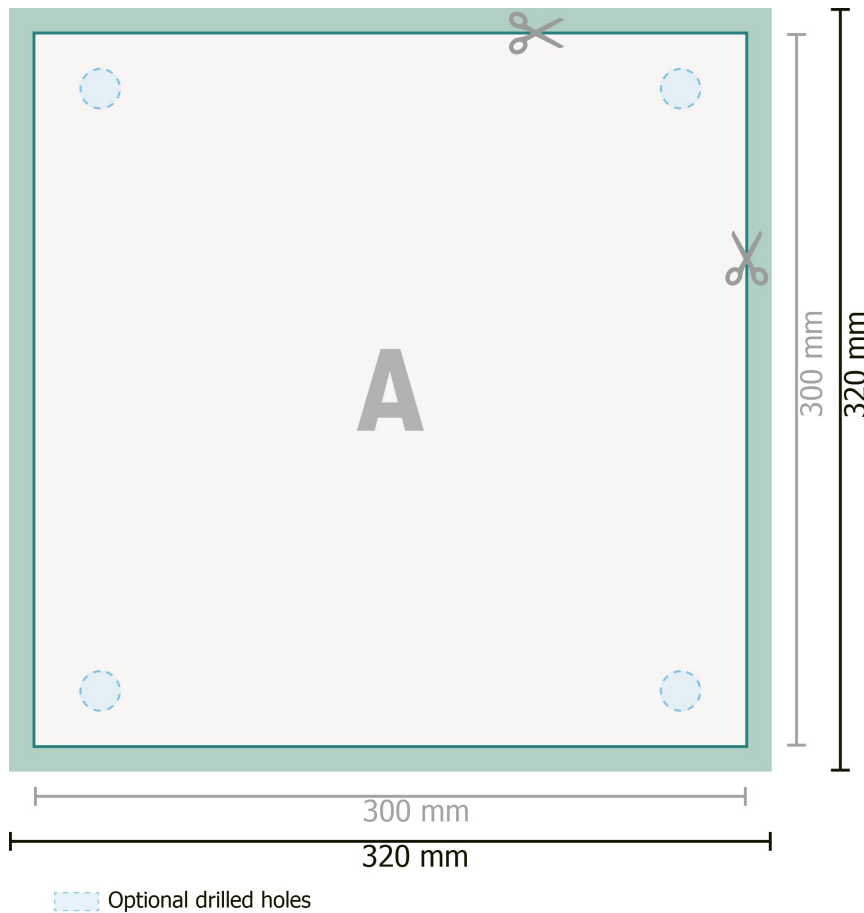

Aluminium composite boards, 30 x 30 cm

**Dataformat (incl. 10 mm bleed):**

32 x 32 cm

Trimmed size:

30 x 30 cm

bleed:

10 mm

Safety margin:

4 mm

Maintaining space between the text/information and the edge of the trimmed format prevents undesirable cuts.

Explanation of symbols

Bleed

Reading direction

Trimmed size

Data format

We will cut/perforate your product here

Optional drilled holes

Please note:

Allow for trim allowance and safety margin according to instructions.

Arrange background graphics, images or graphics up to the edge of the data format.

Tolerances may occur during production due to cutting, punching and folding processes.