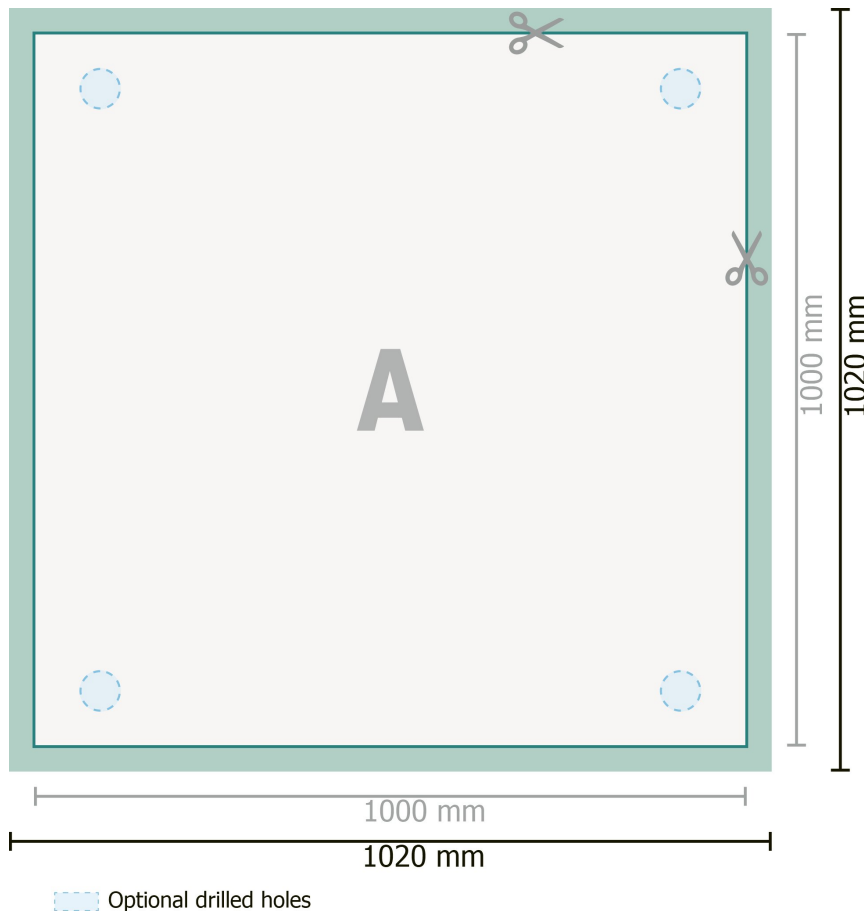

Aluminium composite boards, 100 x 100 cm

**Dataformat (incl. 10 mm bleed):**

102 x 102 cm

Trimmed size:

100 x 100 cm

bleed:

10 mm

Safety margin:

4 mm

Maintaining space between the text/information and the edge of the trimmed format prevents undesirable cuts.

Explanation of symbols

Bleed

Reading direction

Trimmed size

Data format

We will cut/perforate your product here

Optional drilled holes

Please note:

Allow for trim allowance and safety margin according to instructions.

Arrange background graphics, images or graphics up to the edge of the data format.

Tolerances may occur during production due to cutting, punching and folding processes.