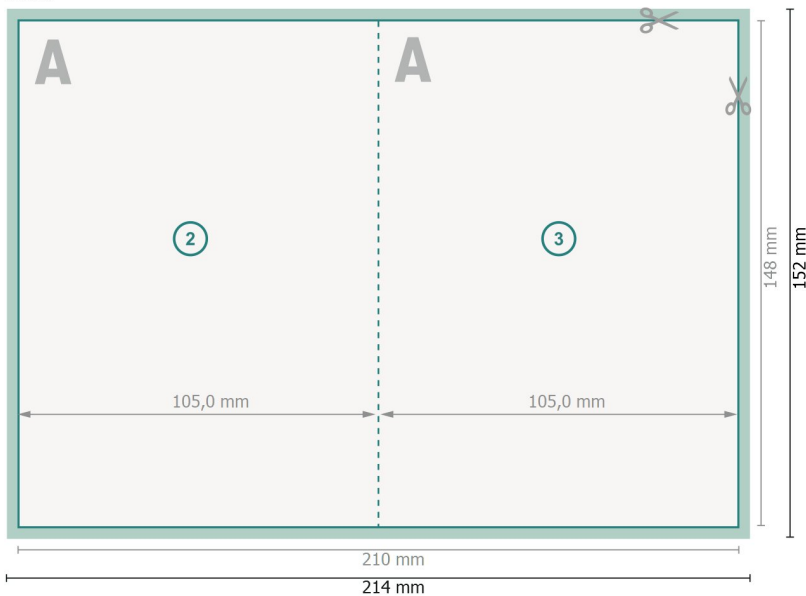

Folded menus, A6

4 pages, 1 fold

Outside

Inside

Dataformat (incl. 2 mm bleed):

21,4 x 15,2 cm

bleed:

2 mm

Trimmed size:

21 x 14,8 cm

Trimmed size (closed):

10,5 x 14,8 cm

Safety margin:

4 mm

Maintaining space between the text/information and the edge of the trimmed format prevents undesirable cuts.

Explanation of symbols

Bleed

Reading direction

Trimmed size

Data format

We will cut/perforate your product here

Creasing/Folding

Please note:

Allow for trim allowance and safety margin according to instructions.

Arrange background graphics, images or graphics up to the edge of the data format.

Tolerances may occur during production due to cutting, punching and folding processes.

Printing data: Instructions and templates can be found under the menu item *Printing data* at www.onlineprinters.com