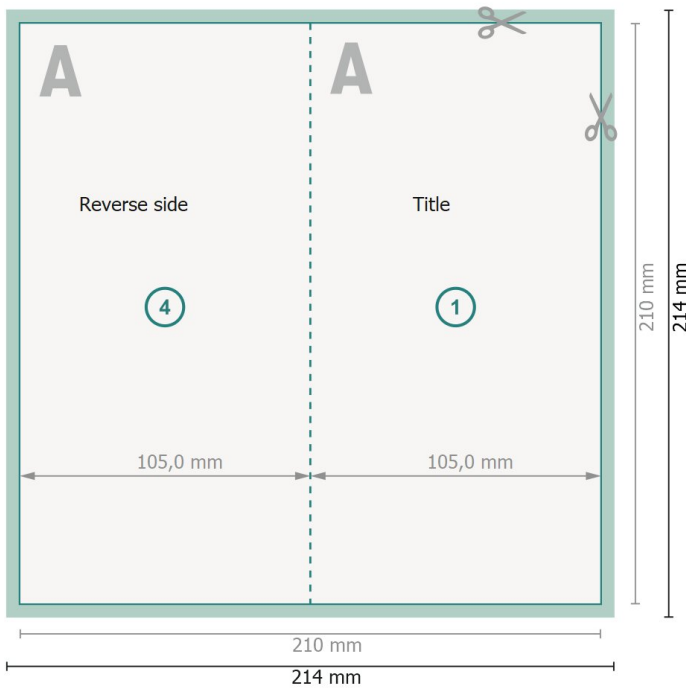

## Folded menus, DL

4 pages, 1 fold

Outside

Inside

**Dataformat (incl. 2 mm bleed):**

21,4 x 21,4 cm

**bleed:**

2 mm

**Trimmed size:**

21 x 21 cm

**Trimmed size (closed):**

10,5 x 21 cm

**Safety margin:**

4 mm

Maintaining space between the text/information and the edge of the trimmed format prevents undesirable cuts.

**Explanation of symbols**

Bleed

Reading direction

Trimmed size

Data format

We will cut/perforate your product here

Creasing/Folding

**Please note:**

Allow for trim allowance and safety margin according to instructions.

Arrange background graphics, images or graphics up to the edge of the data format.

Tolerances may occur during production due to cutting, punching and folding processes.

Printing data: Instructions and templates can be found under the menu item *Printing data* at [www.onlineprinters.com](http://www.onlineprinters.com)