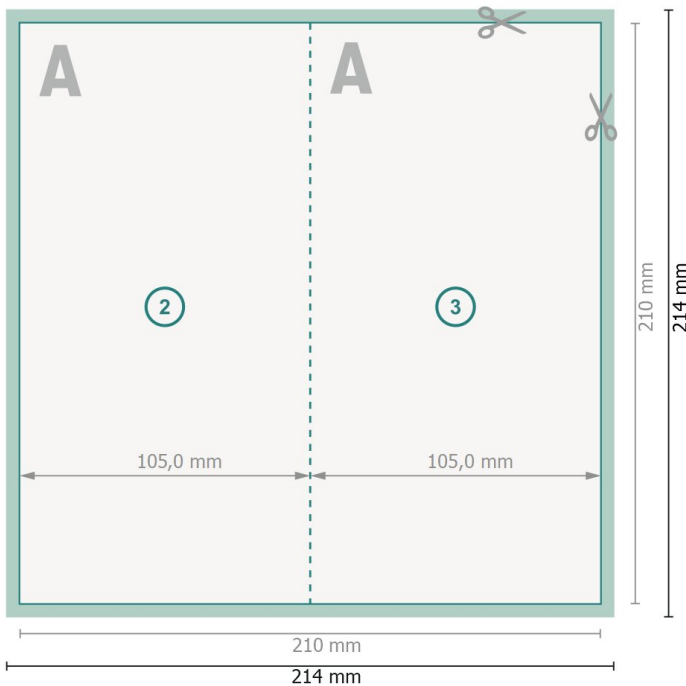

## Folded menus, DL

4 pages, 1 fold

Outside

Inside

**Dataformat (incl. 2 mm bleed):**

21,4 x 21,4 cm

**bleed:**

2 mm

**Trimmed size:**

21 x 21 cm

**Trimmed size (closed):**

10,5 x 21 cm

**Safety margin:**

4 mm

Maintaining space between the text/information and the edge of the trimmed format prevents undesirable cuts.

**Explanation of symbols**

Bleed

Reading direction

Trimmed size

Data format

We will cut/perforate your product here

Creasing/Folding

**Please note:**

Allow for trim allowance and safety margin according to instructions.

Arrange background graphics, images or graphics up to the edge of the data format.

Tolerances may occur during production due to cutting, punching and folding processes.

Printing data: Instructions and templates can be found under the menu item *Printing data* at [www.onlineprinters.com](http://www.onlineprinters.com)